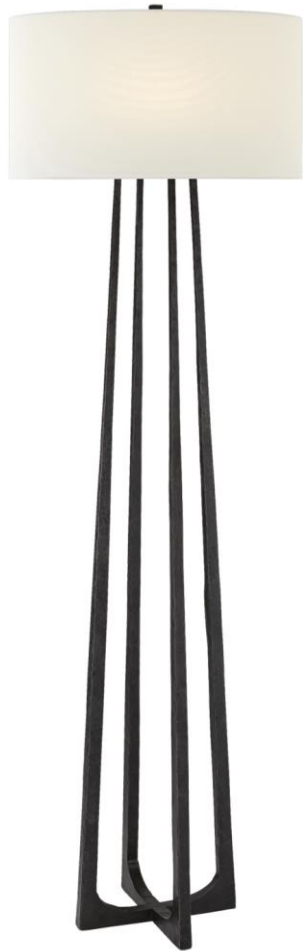

## TEAR SHEET

### Scala Large Hand-Forged Floor Lamp

Item # S 1513AI-L-EU

Designer: Ian K. Fowler

Height: 158.8cm

Width: 52.1cm

Base: 29.8cm Cross

Finishes: AI, GI

Shade Treatments: L, PL

Shade Details: 52.1cm x 52.1cm x 27.9cm

Socket: E27 Keyless w/ Line Switch

Wattage: 100 A

IP Rating: IP20 Class II

Note: French Wired