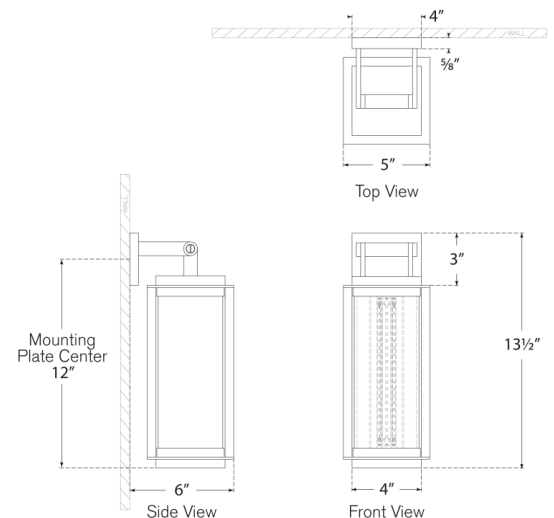

Discover a variety of options on [RalphLauren.com/Home](https://www.RalphLauren.com/Home)

Northport Medium Bracketed Wall Lantern

Bronze and Teak with White Glass

- Socket: Dedicated LED
- Wattage: 25w (2000lm)
- Weight: 7 Pounds
- Extension: 6"
- Backplate: 3" x 4" Rectangle
- Note: UL Only | Requires Smaller Outlet Box

Measurements

RL 2560BZ/TK-WG

5"W x 13.5"H | 12.7W x 34.2H CM

RALPH LAUREN