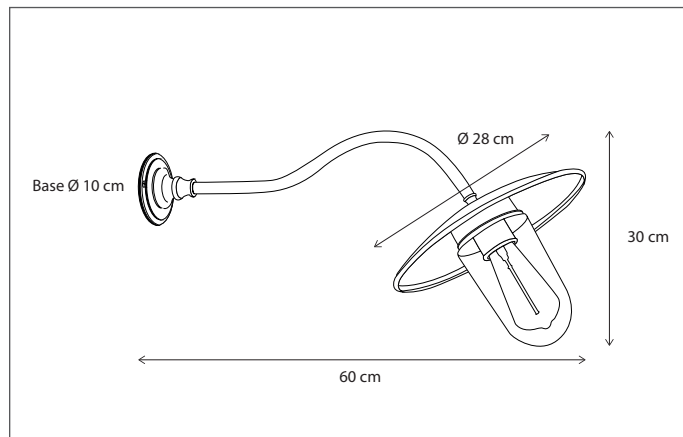

Lamps not included, consult light source guide for our advice.

398

CODE	TYPE	FINISH	WATT	VOLT	FITTING
ELB001001	Elébase wall 45°	Bronze	15	230	E27
ELB101001	Elébase wall 45°	Brushed nickel	15	230	E27
ELB201001	Elébase wall 45°	Chrome	15	230	E27

Lamps not included, consult light source guide for our advice.

399

CODE	TYPE	FINISH	WATT	VOLT	FITTING
ELB001002	Elébase wall 90°	Bronze	15	230	E27
ELB001060	Elébase wall large 90°	Bronze	15	230	E27
ELB101002	Elébase wall 90°	Brushed nickel	15	230	E27
ELB101060	Elébase wall large 90°	Brushed nickel	15	230	E27
ELB201002	Elébase wall 90°	Chrome	15	230	E27
ELB201060	Elébase wall large 90°	Chrome	15	230	E27