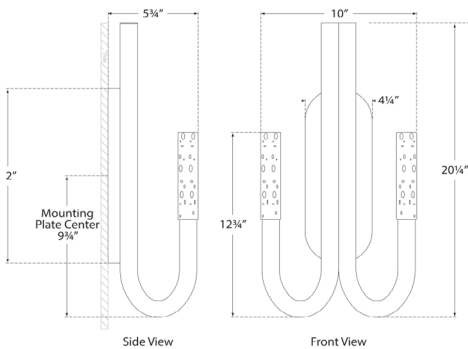

Rousseau Double Wall Sconce

KW2283PN-SG

Materials Shown

Polished Nickel With Seeded Glass

Available in

Antique-Burnished Brass With Etched Crystal

Antique-Burnished Brass With Seeded Glass

Bronze With Etched Crystal

Bronze With Seeded Glass

Polished Nickel With Etched Crystal

Polished Nickel With Seeded Glas

Dimensions

Height: 20.25"

Width: 10"

Extension: 5.75"

Backplate: 4.25" x 12" Oval

Socket

Dedicated LED

Wattage

9w (750lm)

Weight

8 lbs