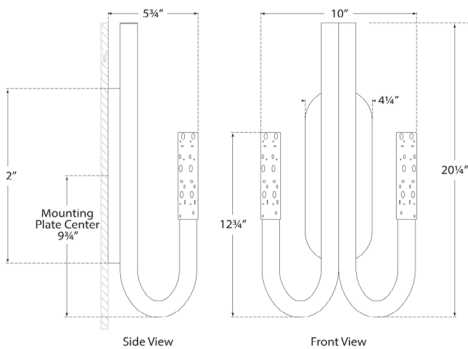

Rousseau Double Wall Sconce

KW2283BZ-EC

Materials Shown

Bronze With Etched Crystal

Available in

Antique-Burnished Brass With Etched Crystal

Antique-Burnished Brass With Seeded Glass

Bronze With Etched Crystal

Bronze With Seeded Glass

Polished Nickel With Etched Crystal

Polished Nickel With Seeded Glas

Dimensions

Height: 20.25"

Width: 10"

Extension: 5.75"

Backplate: 4.25" x 12" Oval

Socket

Dedicated LED

Wattage

9w (750lm)

Weight

8 lbs