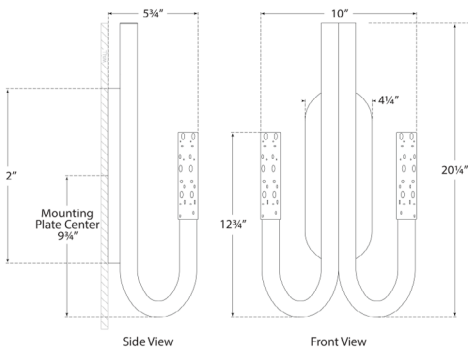

Rousseau Double Wall Sconce

KW2283AB-EC

Materials Shown

Antique-Burnished Brass With Etched Crystal

Available in

Antique-Burnished Brass With Etched Crystal

Antique-Burnished Brass With Seeded Glass

Bronze With Etched Crystal

Bronze With Seeded Glass

Polished Nickel With Etched Crystal

Polished Nickel With Seeded Glas

Dimensions

Height: 20.25"

Width: 10"

Extension: 5.75"

Backplate: 4.25" x 12" Oval

Socket

Dedicated LED

Wattage

9w (750lm)

Weight

8 lbs