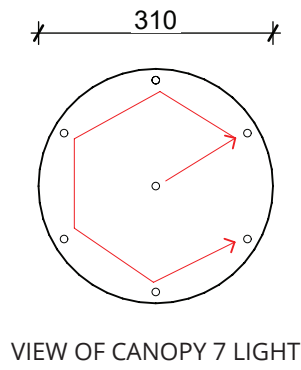

VIEW OF CANOPY 7 LIGHT