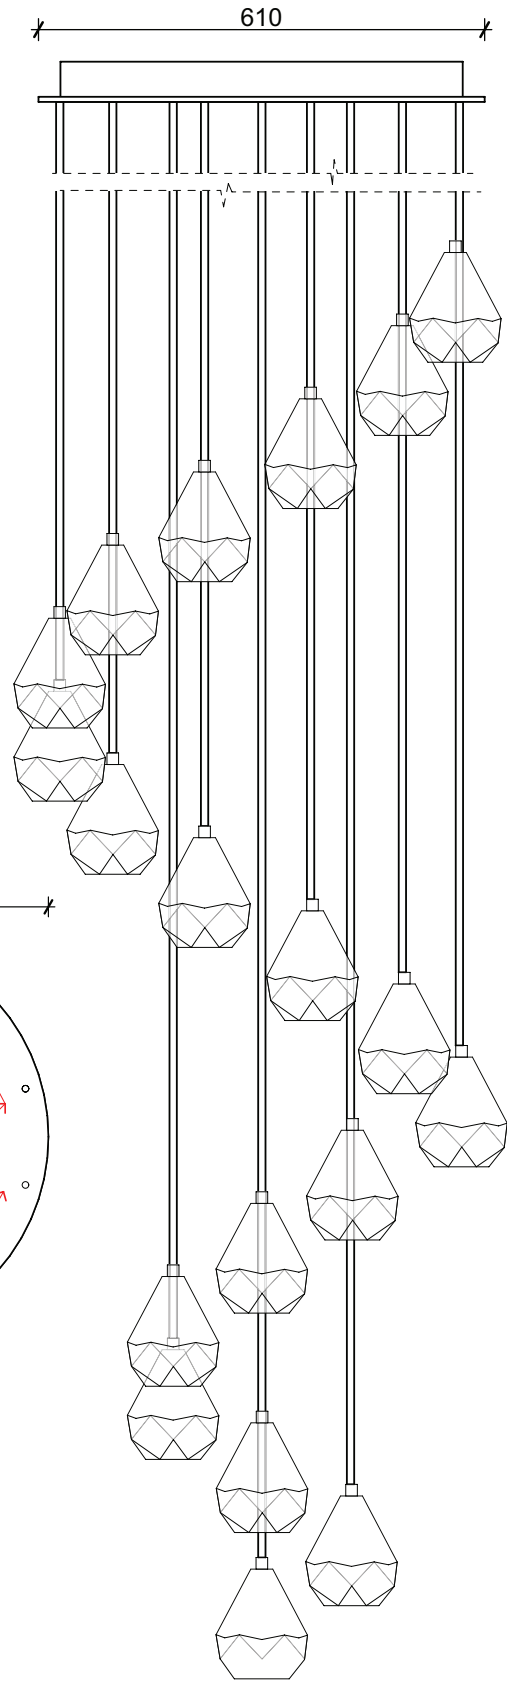

## FLORENCE CHANDELIER – 7 & 19 LIGHTS

---

TRENZSEATER would like to introduce to you our exclusive Florence lighting collection. The Florence collection includes Pendants, Chandeliers and Table lamps, each item is meticulously crafted from cut crystal, exemplifying the utmost elegance and refinement. Whether you're looking to create a focal point in a living room or add a statement piece to a dining area, the Florence Pendant, Chandelier, and table lamp are a stylish addition to any space

### TECHNICAL INFORMATION

---

Finish: Crystal / Bronze  
Chandelier sizes: 7 & 19 light  
Bespoke drop height: TBC on site  
K9 clear crystal lampshade  
Black cable  
Ceiling Rose 7 Light – 310 mm dia x 50mm H  
Ceiling Rose 19 Light – 610 dia x 50mm H  
Bulb required – E27, max 40watt

## WATERFALL LAYOUTS

2M OR BESPOKE

VIEW OF CANOPY 7 LIGHT

VIEW OF CANOPY 19 LIGHT

3.4M OR BESPOKE

VIEW OF 7 LIGHT WATERFALL

VIEW OF 19 LIGHT WATERFALL

## CASCADE LAYOUTS

VIEW OF 7 LIGHT CASCADE

VIEW OF 19 LIGHT CASCADE