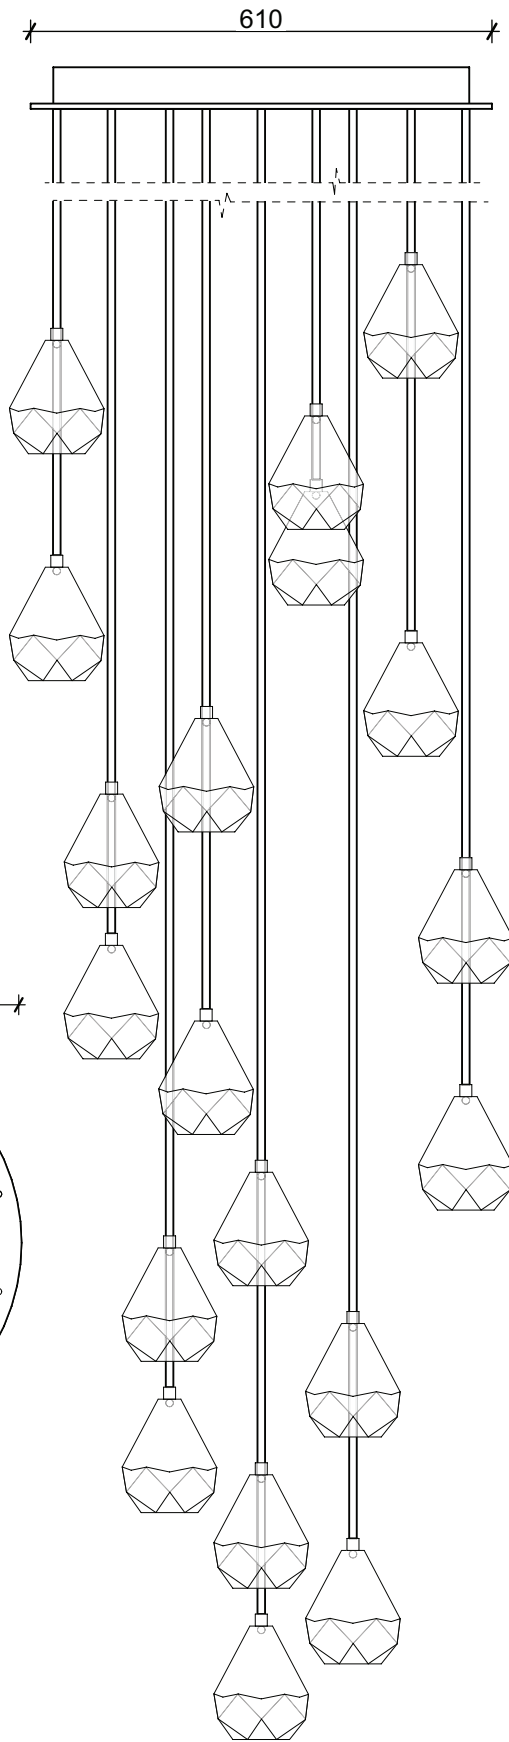

## FLORENCE CHANDELIER – 7 & 19 LIGHTS

---

TRENZSEATER would like to introduce to you our exclusive Florence lighting collection. The Florence collection includes Pendants, Chandeliers and Table lamps, each item is meticulously crafted from cut crystal, exemplifying the utmost elegance and refinement. Whether you're looking to create a focal point in a living room or add a statement piece to a dining area, the Florence Pendant, Chandelier, and table lamp are a stylish addition to any space

### TECHNICAL INFORMATION

---

Finish: Crystal / Bronze  
Chandelier sizes: 7 & 19 light  
Bespoke drop height: TBC on site  
K9 clear crystal lampshade  
Black cable  
Ceiling Rose 7 Light – 310 mm dia x 50mm H  
Ceiling Rose 19 Light – 610 dia x 50mm H  
Bulb required – E27, max 40watt

## WATERFALL LAYOUTS

2M OR BESPOKE

VIEW OF CANOPY 7 LIGHT

VIEW OF CANOPY 19 LIGHT

3.4M OR BESPOKE

VIEW OF 7 LIGHT WATERFALL

VIEW OF 19 LIGHT WATERFALL

## CASCADE LAYOUTS

VIEW OF 7 LIGHT CASCADE

VIEW OF 19 LIGHT CASCADE