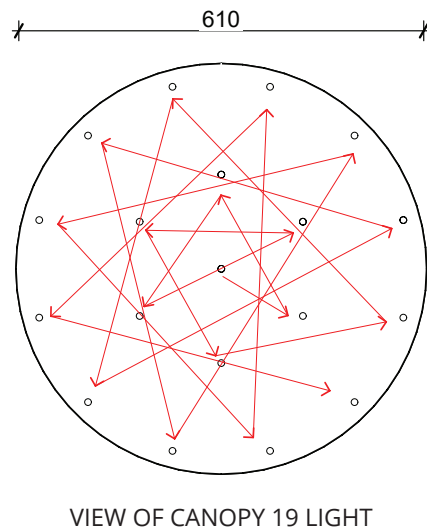

### TECHNICAL INFORMATION

---

Finish: Crystal / Bronze  
Chandelier sizes: 7 & 19 light  
Bespoke drop height: TBC on site  
K9 clear crystal lampshade  
Black cable  
Ceiling Rose 7 Light – 310 mm dia x 50mm H  
Ceiling Rose 19 Light – 610 dia x 50mm H  
Bulb required – E27, max 40watt

## WATERFALL LAYOUTS

2M OR BESPOKE

VIEW OF CANOPY 7 LIGHT

VIEW OF CANOPY 19 LIGHT

3.4M OR BESPOKE

VIEW OF 7 LIGHT WATERFALL

VIEW OF 19 LIGHT WATERFALL

## CASCADE LAYOUTS

VIEW OF 7 LIGHT CASCADE

VIEW OF 19 LIGHT CASCADE