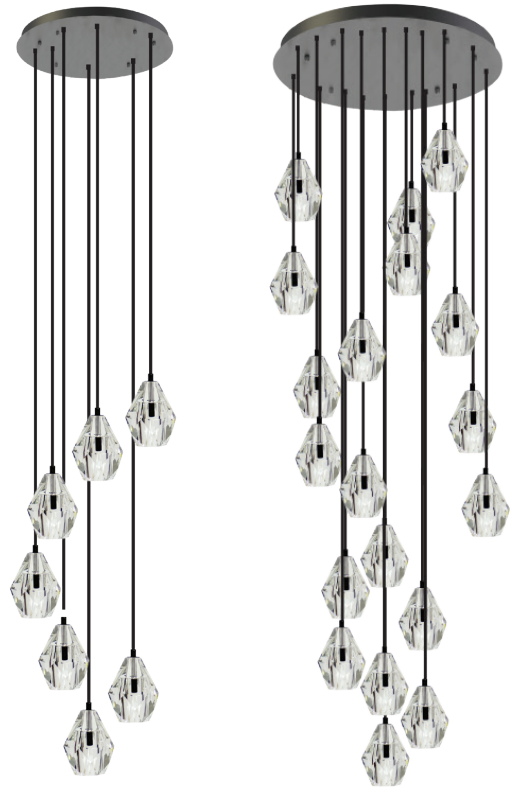

# TRENZSEATER

---

## FLORENCE CHANDELIER – 7 & 19 LIGHTS

---

TRENZSEATER would like to introduce to you our exclusive Florence lighting collection. The Florence collection includes Pendants, Chandeliers and Table lamps, each item is meticulously crafted from cut crystal, exemplifying the utmost elegance and refinement. Whether you're looking to create a focal point in a living room or add a statement piece to a dining area, the Florence Pendant, Chandelier, and table lamp are a stylish addition to any space

### TECHNICAL INFORMATION

---

Finish: Crystal / Bronze  
Chandelier sizes: 7 & 19 light  
Bespoke drop height: TBC on site  
K9 clear crystal lampshade  
Black cable  
Ceiling Rose 7 Light – 310 mm dia x 50mm H  
Ceiling Rose 19 Light – 610 dia x 50mm H  
Bulb required – E27, max 40watt

## CASCADE LAYOUTS

VIEW OF 7 LIGHT CASCADE

VIEW OF 19 LIGHT CASCADE