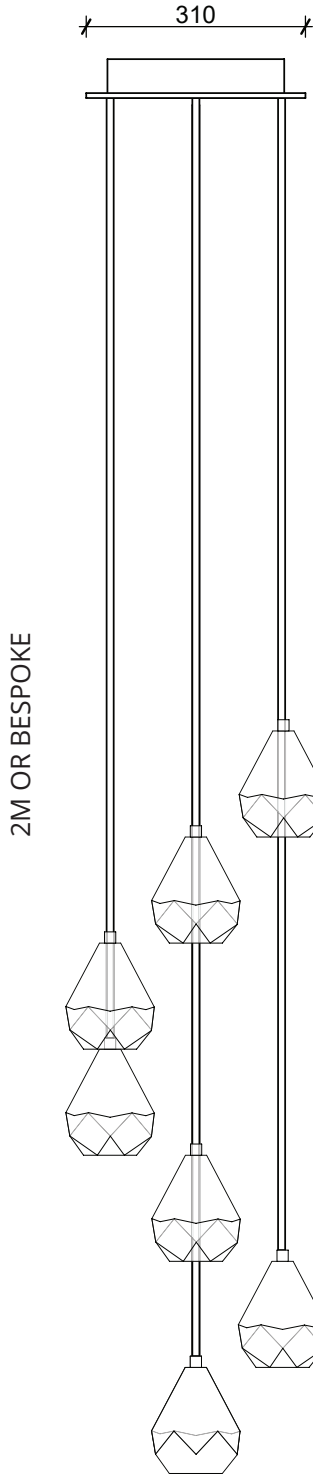

## FLORENCE CHANDELIER – 7 & 19 LIGHTS

---

TRENZSEATER would like to introduce to you our exclusive Florence lighting collection. The Florence collection includes Pendants, Chandeliers and Table lamps, each item is meticulously crafted from cut crystal, exemplifying the utmost elegance and refinement. Whether you're looking to create a focal point in a living room or add a statement piece to a dining area, the Florence Pendant, Chandelier, and table lamp are a stylish addition to any space

### TECHNICAL INFORMATION

---

Finish: Crystal / Bronze  
Chandelier sizes: 7 & 19 light  
Bespoke drop height: TBC on site  
K9 clear crystal lampshade  
Black cable  
Ceiling Rose 7 Light – 310 mm dia x 50mm H  
Ceiling Rose 19 Light – 610 dia x 50mm H  
Bulb required – E27, max 40watt

## WATERFALL LAYOUTS

2M OR BESPOKE

VIEW OF CANOPY 7 LIGHT

VIEW OF CANOPY 19 LIGHT

3.4M OR BESPOKE

VIEW OF 7 LIGHT WATERFALL

VIEW OF 19 LIGHT WATERFALL

## CASCADE LAYOUTS

VIEW OF 7 LIGHT CASCADE

VIEW OF 19 LIGHT CASCADE