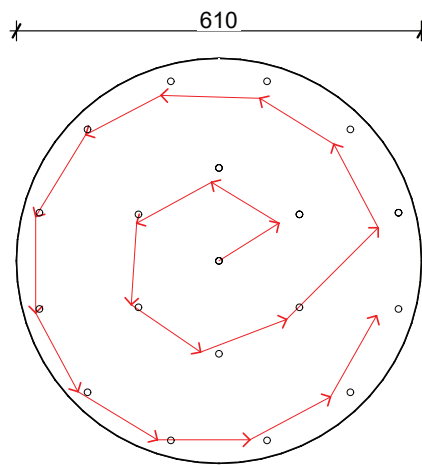

### WATERFALL & CASCADE LAYOUTS

## WATERFALL LAYOUTS

2M OR BESPOKE

VIEW OF CANOPY 7 LIGHT

VIEW OF CANOPY 19 LIGHT

3.4M OR BESPOKE

VIEW OF 7 LIGHT WATERFALL

VIEW OF 19 LIGHT WATERFALL