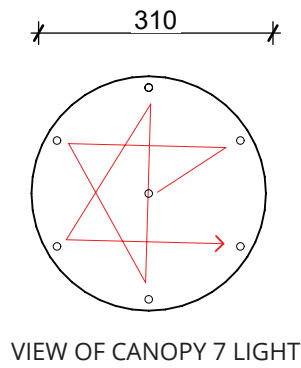

TRENZSEATER

CASCADE LAYOUTS

VIEW OF 7 LIGHT CASCADE

VIEW OF 19 LIGHT CASCADE