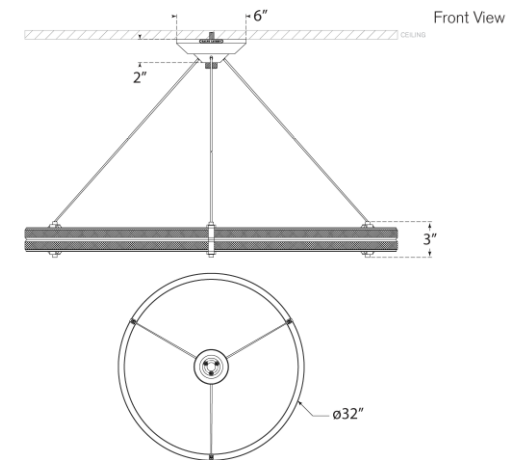

## Paxton 32" Ring Chandelier

Item # RL 5671NB

Designer: Ralph Lauren

O/A Height: 20" - 123"

Fixture Height: 3.25"

Width: 32"

Canopy: 6.75" Round

Finishes: NB, PN

Socket: Dedicated LED

Wattage: 65w (5200lm)

Weight: 19 Pounds

Note: Height Not Adjustable After Installation

Bottom View(1:2)