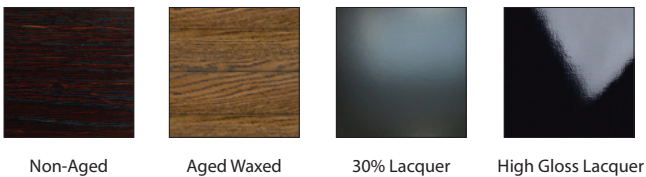

TRENZSEATER

DINO COFFEE TABLE

COFFEE TABLE: L 1800mm / D 1000mm / H 340mm
L 1500mm / D 800mm / H 340mm

TECHNICAL INFORMATION

MATERIAL Solid American Oak, Also Available in MDF
STRUCTURE Black wax steel
TAILOR MADE TO ORDER IN NEW ZEALAND BY TRENZSEATER

FINISHES

PATTERN

LACQUER FINISHES

SOFT TOUCH FINISHES

IMPORTANT NOTE: For technical printing reasons, the colours displayed above may vary from the swatches in store, it is recommended to view these to get a true representation of the colour before ordering.