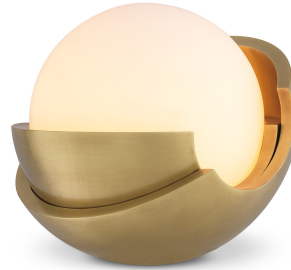

E I C H H O L T Z

SPECIFICATION SHEET

Item no.	115728
Item description	Table Lamp Cabo antique brass finish Antique brass finish white glass
Suitable for	Indoor use/dry locations only
Net weight (kg)	5,5

DIMENSIONS

Item dimensions (cm)	ø 34 cm
Item dimensions (inch)	13.39" dia
Wire length (cm)	160 cm
Wire length (inch)	62,99 inch

Dimensions are indicated as follows: A = lamp width | B = shade width | C = total height

SPECIFICATIONS

Material(s)	Iron Glass
Lamp holder	E14
Lamp holder qty	1
Voltage	220 - 240 Volt
Wattage (max)	8 watt
Type of plug	F - Schuko plug
Switch	Hand switch
Wire	3 core (0,75mm ²)

LOGISTIC INFORMATION