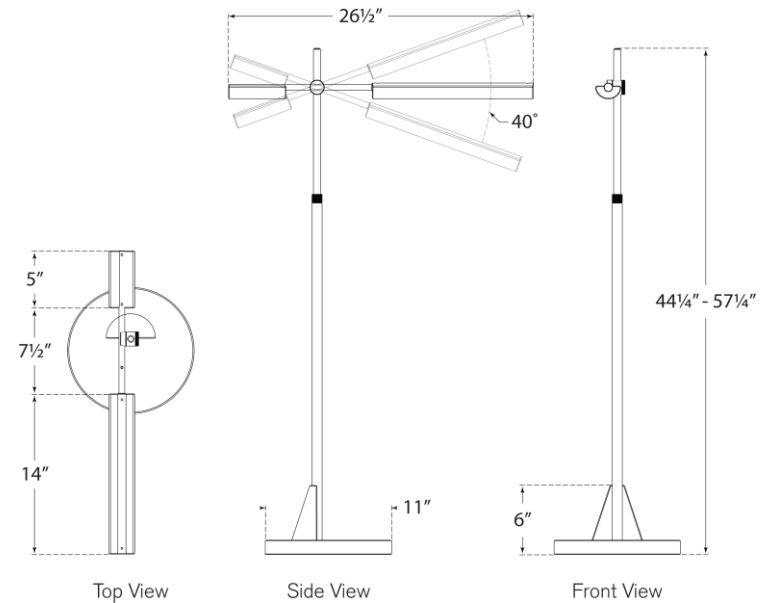

TEAR SHEET

Daley Adjustable Floor Lamp

Item # RL 1320PN-CA

Designer: Ralph Lauren

Height: 44.25" - 57.25"

Width: 11"

Extension: 13.25"

Base: 11" Round

Finishes: NB, PN

Glass Options: CA

Socket: Dedicated LED w/ Memory Dimmer Switch

Wattage: 9w (720lm)

Weight: 27 Pounds

RALPH LAUREN