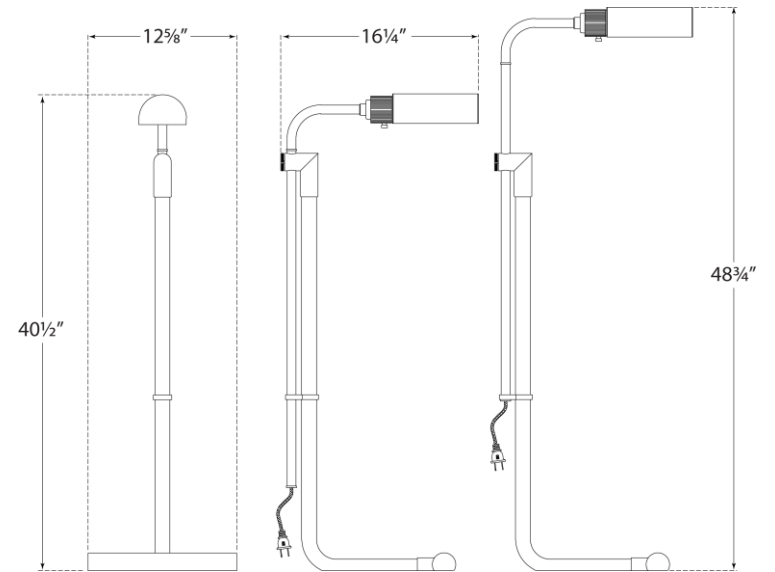

TEAR SHEET

Warner Pharmacy Floor Lamp

Item # RL 1145CG/PN

Designer: Ralph Lauren

Height: 40.5" - 53.75"

Width: 16.75"

Base: 10.75" x 12.5" T - Shaped

Finishes: CG/NB, CG/PN

Socket: E26 Dimmer

Wattage: 60 T10

Weight: 19 Pounds

RALPH LAUREN