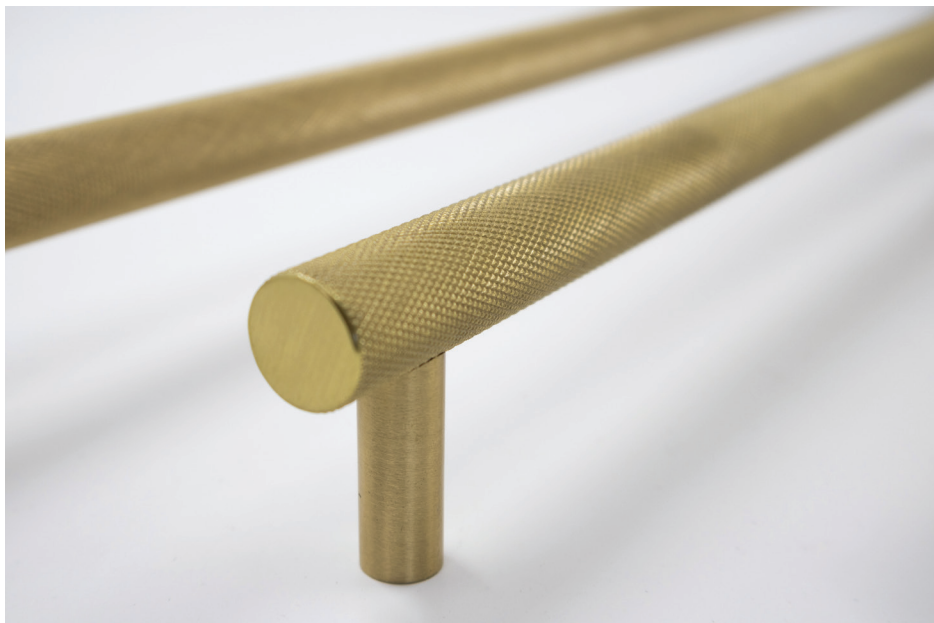

## ATELIER PULL BAR - DOUBLE SIDED

---

The TRENZSEATER Hardware collection is made from solid brass and features exquisite knurling detailing in brushed brass, oil rubbed bronze and matt black finishes.

### TECHNICAL INFORMATION

---

Type: Double Sided

Size Available: XLarge: L700 x H18 x D47

Finishes available: Brass or Oil-Rubbed Bronze

Knurling to full length of handle

Suitable for 40-50mm door thickness & 10mm door thickness