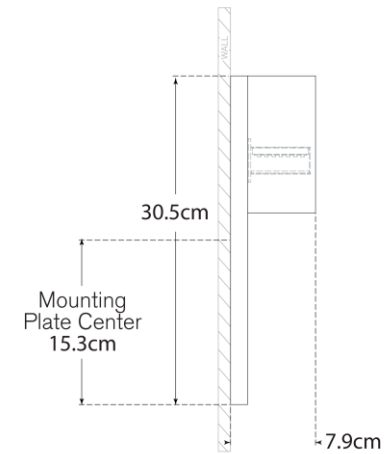

TEAR SHEET

Rega 12" Wide Sconce

Item # KW 2781PN-EU

Designer: Kelly Wearstler

Height: 30.5cm

Width: 17.8cm

Extension: 8.3cm

Backplate: 15.2cm x 29.8cm Rectangle

Finishes: AB, BZ, PN

Socket: Dedicated LED

Wattage: 12w (1000lm)

Top View

Side View

Front View