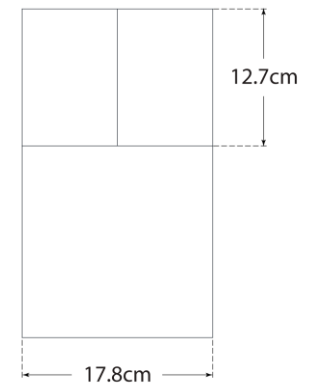

TEAR SHEET

Rega 12" Wide Sconce

Item # KW 2781PN-EU

Designer: Kelly Wearstler

Height: 30.5cm

Width: 17.8cm

Extension: 8.3cm

Backplate: 15.2cm x 29.8cm Rectangle

Finishes: AB, BZ, PN

Socket: Dedicated LED

Wattage: 12w (1000lm)

Top View

Side View

Front View