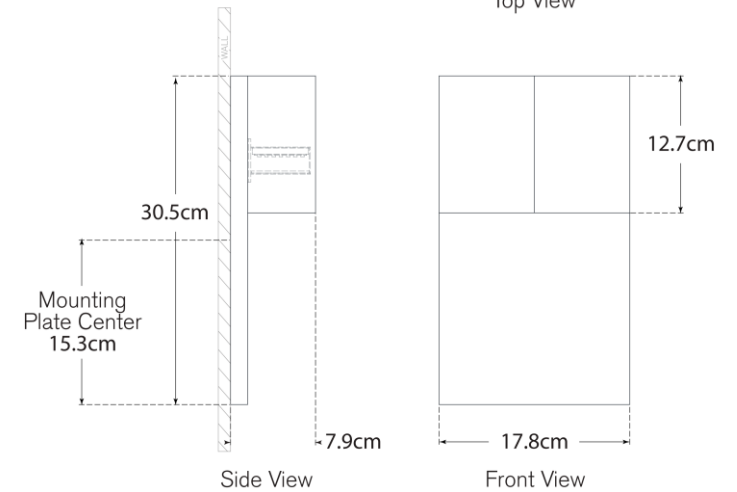

TEAR SHEET

Rega 12" Wide Sconce

Item # KW 2781BZ-EU

Designer: Kelly Wearstler

Height: 30.5cm

Width: 17.8cm

Extension: 8.3cm

Backplate: 15.2cm x 29.8cm Rectangle

Finishes: AB, BZ, PN

Socket: Dedicated LED

Wattage: 12w (1000lm)

Top View

Side View

Front View