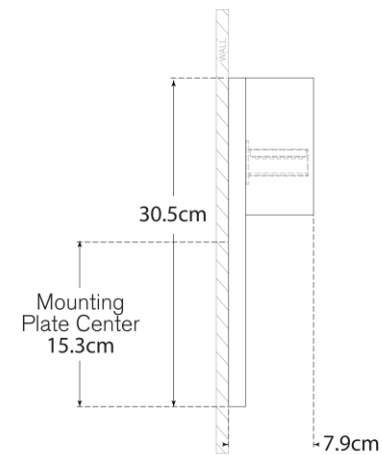

TEAR SHEET

Rega 12" Wide Sconce

Item # KW 2781AB-EU

Designer: Kelly Wearstler

Height: 30.5cm

Width: 17.8cm

Extension: 8.3cm

Backplate: 15.2cm x 29.8cm Rectangle

Finishes: AB, BZ, PN

Socket: Dedicated LED

Wattage: 12w (1000lm)

Top View

Side View

Front View