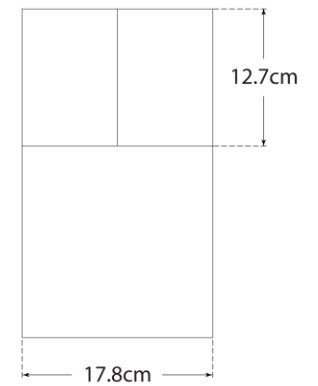

TEAR SHEET

Rega 12" Wide Sconce

Item # KW 2781AB-EU

Designer: Kelly Wearstler

Height: 30.5cm

Width: 17.8cm

Extension: 8.3cm

Backplate: 15.2cm x 29.8cm Rectangle

Finishes: AB, BZ, PN

Socket: Dedicated LED

Wattage: 12w (1000lm)

Top View

Side View

Front View