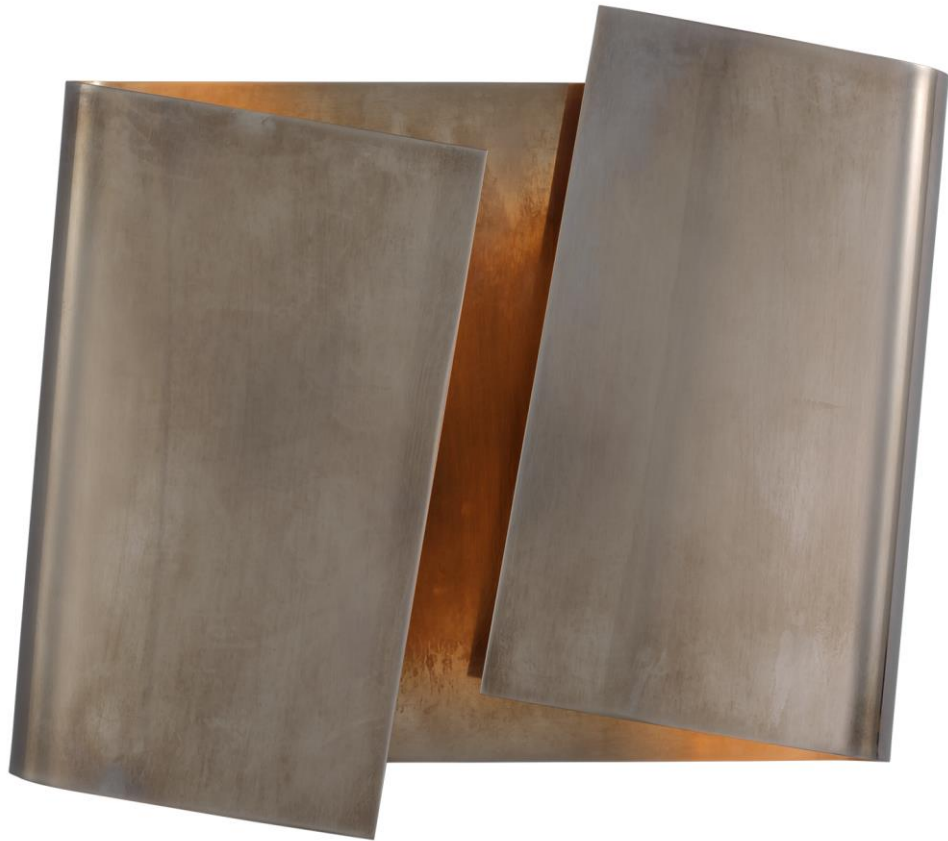

TEAR SHEET

Piel Right Twisted Sconce

Item # KW 2631PWT-EU

Designer: Kelly Wearstler

Height: 29.2cm

Width: 33cm

Extension: 7cm

Backplate: 21cm x 24.8cm Rectangle

Finishes: AB, BZ, PWT

Socket: Dedicated LED

Wattage: 20w (1600lm)

IP Rating: IP44 Class I