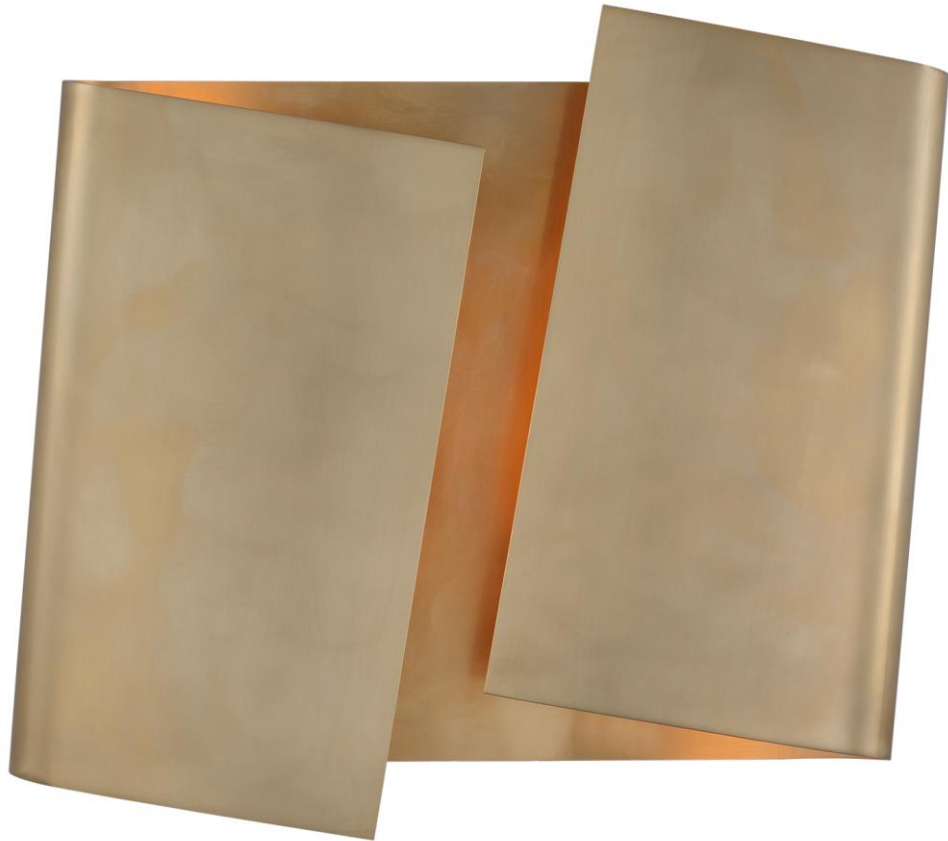

TEAR SHEET

Piel Right Twisted Sconce

Item # KW 2631AB-EU

Designer: Kelly Wearstler

Height: 29.2cm

Width: 33cm

Extension: 7cm

Backplate: 21cm x 24.8cm Rectangle

Finishes: AB, BZ, PWT

Socket: Dedicated LED

Wattage: 20w (1600lm)

IP Rating: IP44 Class I