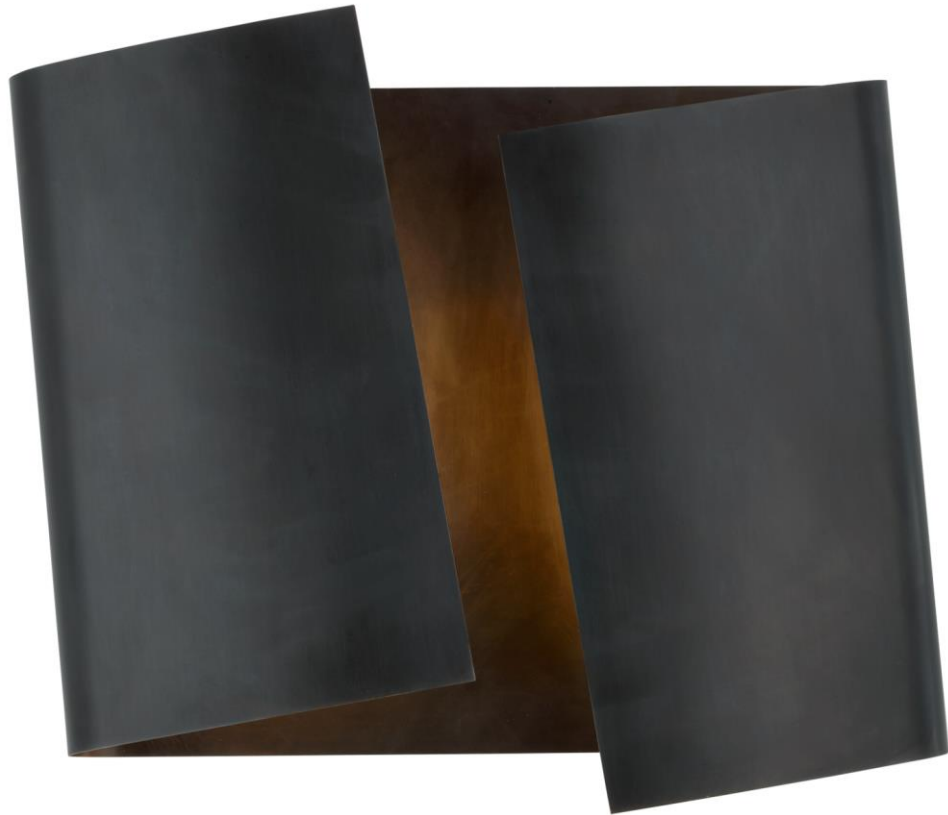

TEAR SHEET

Piel Left Twisted Sconce

Item # KW 2630BZ-EU

Designer: Kelly Wearstler

Height: 29.2cm

Width: 33cm

Extension: 7cm

Backplate: 21.6cm x 25.4cm Rectangle

Finishes: AB, BZ, PWT

Socket: Dedicated LED

Wattage: 20w (1600lm)

IP Rating: IP44 Class I