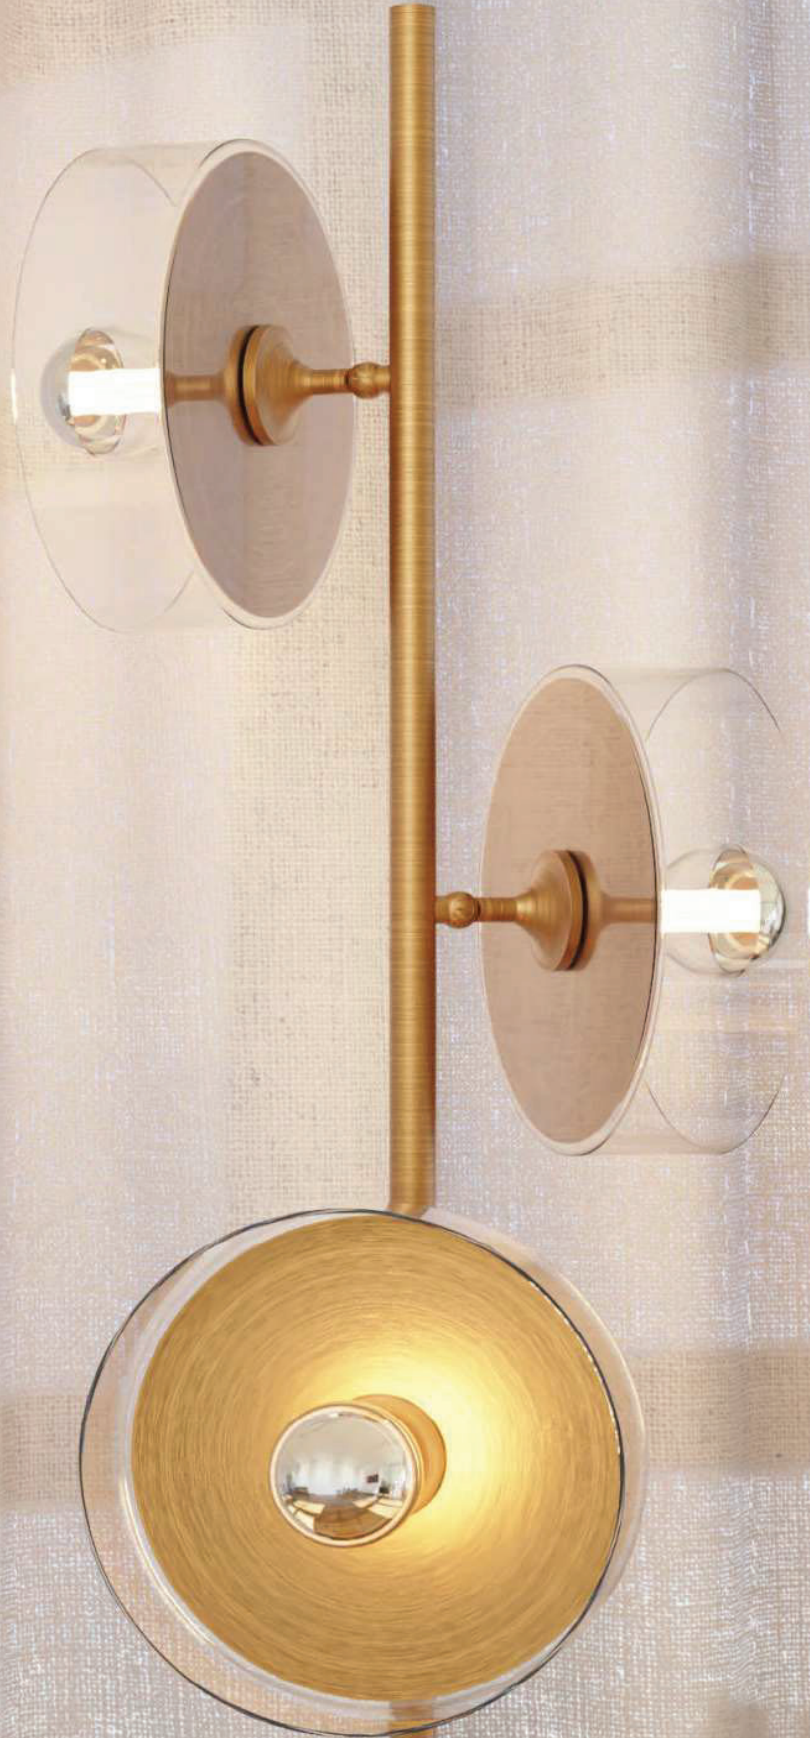

EVE GLOW FLOOR