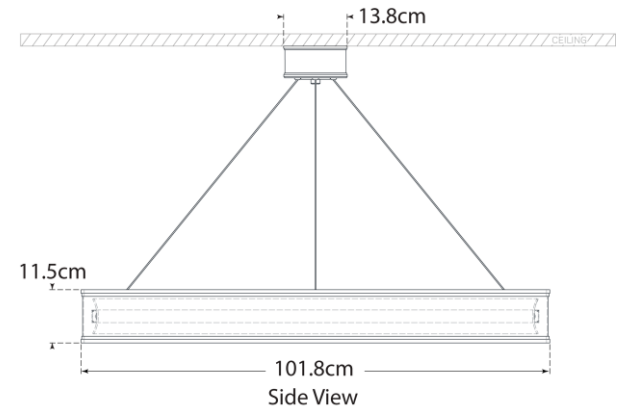

TEAR SHEET

Connery 40" Ring Chandelier

Item # CHC 1616PN-EU

Designer: Chapman & Myers

Height: 50.8cm - 304.8cm

Fixture Height: 11.4cm

Width: 101.6cm

Canopy: 14cm Round

Finishes: AB, BZ, PN, WHT/AB

Socket: Dedicated LED

Wattage: 85w (6800lm)

IP Rating: IP20 Class I

Bottom View(1:2)