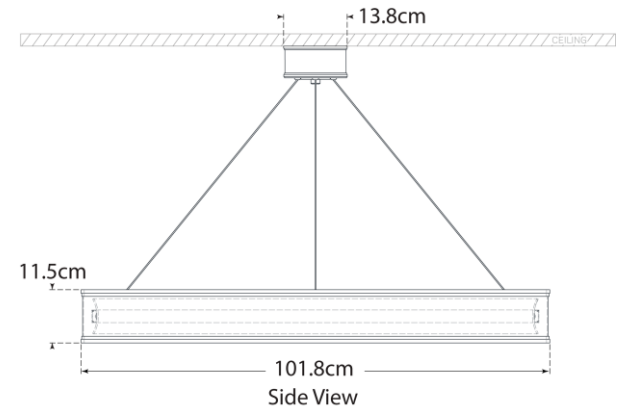

## Connery 40" Ring Chandelier

Item # CHC 1616AB-EU

Designer: Chapman & Myers

Height: 50.8cm - 304.8cm

Fixture Height: 11.4cm

Width: 101.6cm

Canopy: 14cm Round

Finishes: AB, BZ, PN, WHT/AB

Socket: Dedicated LED

Wattage: 85w (6800lm)

IP Rating: IP20 Class I

Bottom View(1:2)