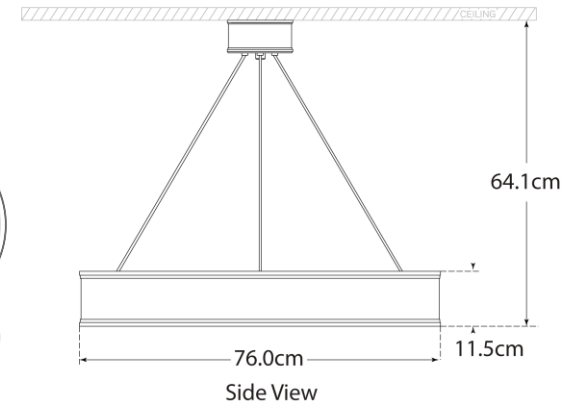

TEAR SHEET

Connery 30" Ring Chandelier

Item # CHC 1615AB-EU

Designer: Chapman & Myers

Height: 50.8cm - 312.4cm

Fixture Height: 11.4cm

Width: 76.2cm

Canopy: 14cm Round

Finishes: AB, BZ, PN, WHT/AB

Socket: Dedicated LED

Wattage: 65w (5200lm)

IP Rating: IP20 Class I

Bottom View(1:2)

Side View