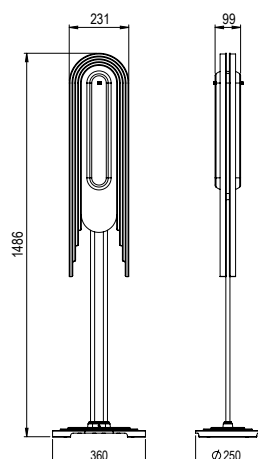

V1:1

BERT | FRANK