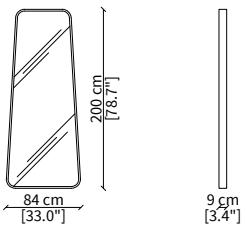

Plain: external frame in nubuck leather in the selected colours and stitching in contrast.

Mirror: bronzed bevelled mirror.

BARBERINI
Mirrors

SPECCHI / MIRRORS

cod. VF51800

Specchio versione INLAY 84x200 cm / Mirror INLAY version 84x200 cm

cod. VF51801

Specchio versione INLAY 125x200 cm / Mirror INLAY version 125x200 cm

cod. VF51900

Specchio versione PLAIN 84x200 cm / Mirror PLAIN version 84x200 cm

cod. VF51900

Specchio versione PLAIN 125x200 cm / Mirror PLAIN version 125x200 cm