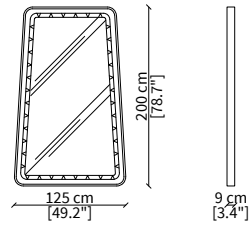

Plain: external frame in nubuck leather in the selected colours and stitching in contrast.

Mirror: bronzed bevelled mirror.

BARBERINI
Mirrors

SPECCHI / MIRRORS

cod. VF51800

Specchio versione INLAY 84x200 cm / Mirror INLAY version 84x200 cm

cod. VF51801

Specchio versione INLAY 125x200 cm / Mirror INLAY version 125x200 cm

cod. VF51900

Specchio versione PLAIN 84x200 cm / Mirror PLAIN version 84x200 cm

cod. VF51900

Specchio versione PLAIN 125x200 cm / Mirror PLAIN version 125x200 cm