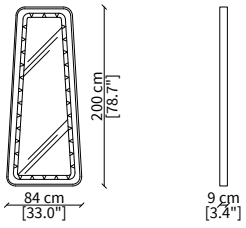

Plain: external frame in nubuck leather in the selected colours and stitching in contrast.

Mirror: bronzed bevelled mirror.

BARBERINI
Mirrors

SPECCHI / MIRRORS

cod. VF51800

Specchio versione INLAY 84x200 cm / Mirror INLAY version 84x200 cm

cod. VF51801

Specchio versione INLAY 125x200 cm / Mirror INLAY version 125x200 cm

cod. VF51900

Specchio versione PLAIN 84x200 cm / Mirror PLAIN version 84x200 cm

cod. VF51900

Specchio versione PLAIN 125x200 cm / Mirror PLAIN version 125x200 cm