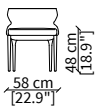

VERSION PIOLA CHAIR HIGH CAPITONNÉ: the external part of the back is realized with an embroidery in relief, the internal part of the back is realized in hand-made capitonné manufacturing. The piping is in the same material and colour of the cover or on request in leather or in contrast.

PIOLA STANDARD
Chairs

SEDIA SCHIENALE BASSO / LOW CHAIR

cod. VF13400

Elemento 58x63h75 cm / Element 58x63h75 cm

SEDIA SCHIENALE ALTO / HIGH CHAIR

cod. VF13404

Elemento 58x72xh91 cm / Element 58x72xh91 cm

POLTRONA / ARMCHAIR