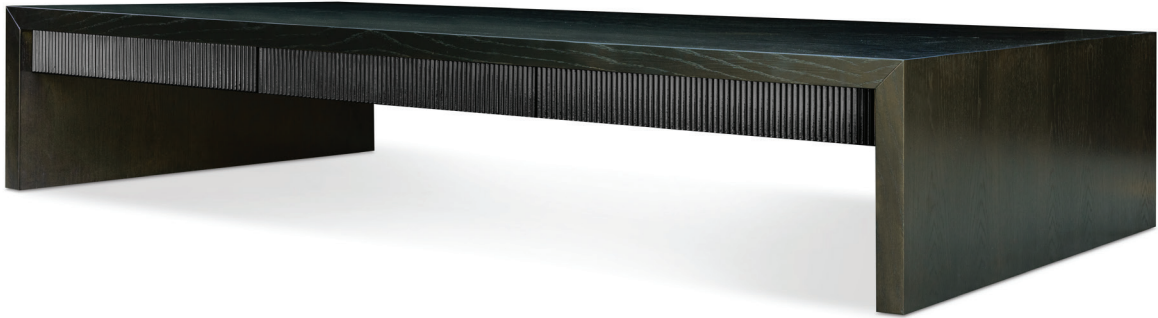

## PORTOFINO COFFEE TABLE

---

COFFEE TABLE: L 1800mm/ W 1000mm/ H 340mm

### TECHNICAL INFORMATION

---

MATERIAL American Oak OR MDF  
STRUCTURE Fluted Drawer  
TAILOR MADE TO ORDER IN NEW ZEALAND BY TRENZSEATER