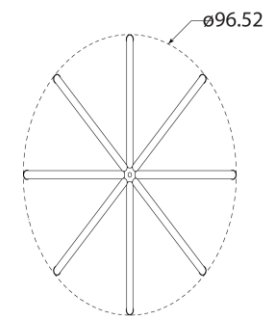

## Rousseau Medium Chandelier

Item # KW 5581PN-EC-EU

Designer: Kelly Wearstler

O/A Height: 177.2cm

Fixture Height: 81.3cm

Min. Custom Height: 105.4cm

Width: 99.7cm

Canopy: 12.7cm Round

Finishes: AB, BZ, PN

Glass Options: EC, SG

Socket: Dedicated LED

Wattage: 36w (3200lm)

IP Rating: IP20 Class II

Note: Custom Height Available

Bottom View

Front View