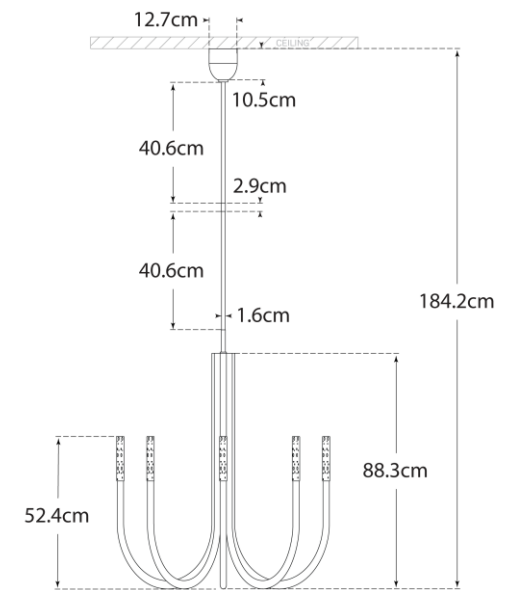

## Rousseau Medium Chandelier

Item # KW 5581PN-EC-EU

Designer: Kelly Wearstler

O/A Height: 177.2cm

Fixture Height: 81.3cm

Min. Custom Height: 105.4cm

Width: 99.7cm

Canopy: 12.7cm Round

Finishes: AB, BZ, PN

Glass Options: EC, SG

Socket: Dedicated LED

Wattage: 36w (3200lm)

IP Rating: IP20 Class II

Note: Custom Height Available

Bottom View

Front View