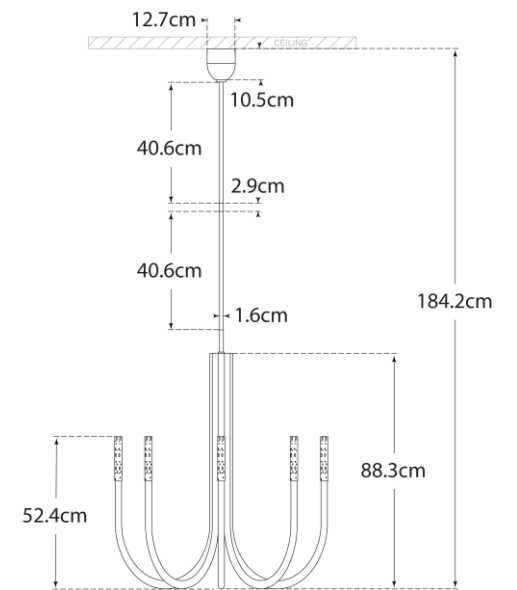

SPEC SHEET

Rousseau Medium Chandelier

Item # KW 5581BZ-EC-EU

Designer: Kelly Wearstler

O/A Height: 177.2cm

Fixture Height: 81.3cm

Min. Custom Height: 105.4cm

Width: 99.7cm

Canopy: 12.7cm Round

Finishes: AB, BZ, PN

Glass Options: EC, SG

Socket: Dedicated LED

Wattage: 36w (3200lm)

IP Rating: IP20 Class II

Note: Custom Height Available

Bottom View

Front View