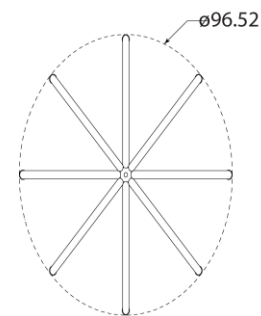

SPEC SHEET

Rousseau Medium Chandelier

Item # KW 5581BZ-EC-EU

Designer: Kelly Wearstler

O/A Height: 177.2cm

Fixture Height: 81.3cm

Min. Custom Height: 105.4cm

Width: 99.7cm

Canopy: 12.7cm Round

Finishes: AB, BZ, PN

Glass Options: EC, SG

Socket: Dedicated LED

Wattage: 36w (3200lm)

IP Rating: IP20 Class II

Note: Custom Height Available

Bottom View

Front View