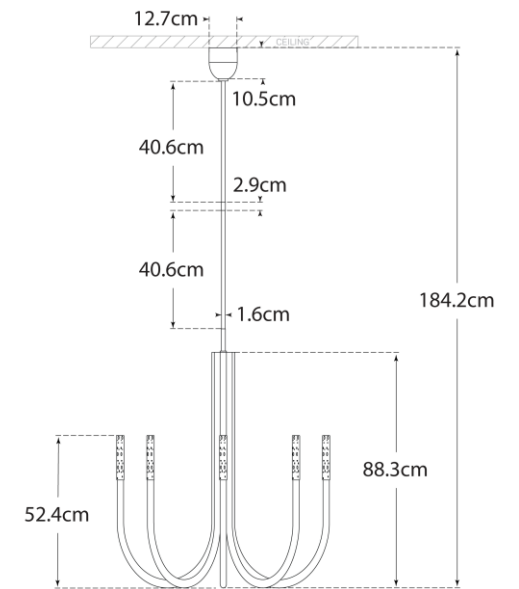

## Rousseau Medium Chandelier

Item # KW 5581AB-EC-EU

Designer: Kelly Wearstler

O/A Height: 177.2cm

Fixture Height: 81.3cm

Min. Custom Height: 105.4cm

Width: 99.7cm

Canopy: 12.7cm Round

Finishes: AB, BZ, PN

Glass Options: EC, SG

Socket: Dedicated LED

Wattage: 36w (3200lm)

IP Rating: IP20 Class II

Note: Custom Height Available

Bottom View

Front View