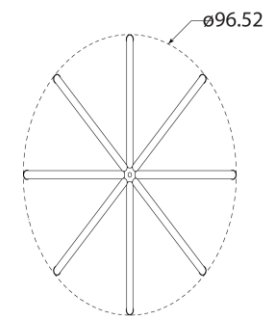

## Rousseau Medium Chandelier

Item # KW 5581AB-EC-EU

Designer: Kelly Wearstler

O/A Height: 177.2cm

Fixture Height: 81.3cm

Min. Custom Height: 105.4cm

Width: 99.7cm

Canopy: 12.7cm Round

Finishes: AB, BZ, PN

Glass Options: EC, SG

Socket: Dedicated LED

Wattage: 36w (3200lm)

IP Rating: IP20 Class II

Note: Custom Height Available

Bottom View

Front View