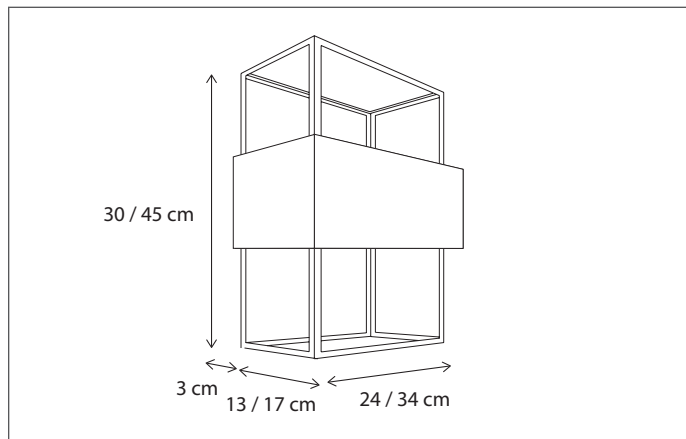

Retrofit LED-lamp(s) included.

CODE	TYPE	FINISH	WATT	VOLT	FITTING
QBR001005	Q-Bri wall small 22,5 cm	Bronze	10	230	R7S
QBR001002	Q-Bri wall normal 27,5 cm	Bronze	10	230	R7S
QBR002007	Q-Bri wall medium 60 cm	Bronze	2 x 10	230	R7S
QBR003006	Q-Bri wall large 100 cm	Bronze	3 x 10	230	R7S
QBR101005	Q-Bri wall small 22,5 cm	Brushed nickel	10	230	R7S
QBR101002	Q-Bri wall normal 27,5 cm	Brushed nickel	10	230	R7S
QBR102007	Q-Bri wall medium 60 cm	Brushed nickel	2 x 10	230	R7S
QBR103006	Q-Bri wall large 100 cm	Brushed nickel	3 x 10	230	R7S
QBR201005	Q-Bri wall small 22,5 cm	Chrome	10	230	R7S
QBR201002	Q-Bri wall normal 27,5 cm	Chrome	10	230	R7S
QBR202007	Q-Bri wall medium 60 cm	Chrome	2 x 10	230	R7S
QBR203006	Q-Bri wall large 100 cm	Chrome	3 x 10	230	R7S
QBR901005	Q-Bri wall small 22,5 cm	Ready for painting	10	230	R7S
QBR901002	Q-Bri wall normal 27,5 cm	Ready for painting	10	230	R7S
QBR902007	Q-Bri wall medium 60 cm	Ready for painting	2 x 10	230	R7S
QBR903006	Q-Bri wall large 100 cm	Ready for painting	3 x 10	230	R7S

Contact us for:

Customisation, connectivity or halogen version of the collection

2 integrated LED-strips (top and bottom).  
The light reflects on polished brass insight, resulting in a warm glow.

292

CODE	TYPE	FINISH	WATT	VOLT	FITTING
QLW0L2IN2	Q-Bri lantern wall normal	Bronze	15	230	-
QLW0L2IN3	Q-Bri lantern wall large	Bronze	24	230	-
QLW3L2IN2	Q-Bri lantern wall normal	Polished brass	15	230	-
QLW3L2IN3	Q-Bri lantern wall large	Polished brass	24	230	-