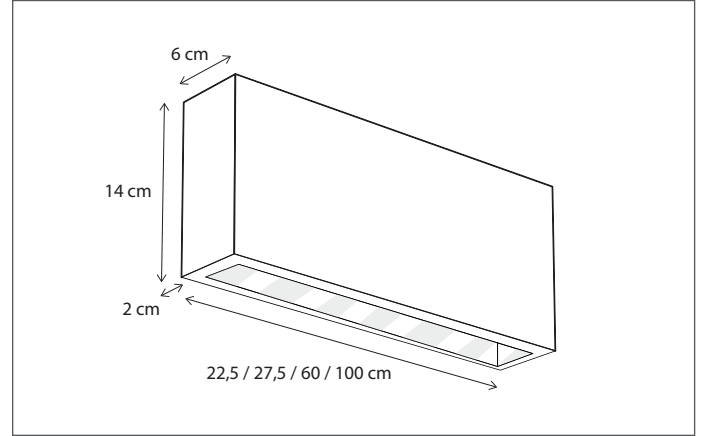

Retrofit LED-lamp(s) included.

CODE	TYPE	FINISH	WATT	VOLT	FITTING
QBR001005	Q-Bri wall small 22,5 cm	Bronze	10	230	R7S
QBR001002	Q-Bri wall normal 27,5 cm	Bronze	10	230	R7S
QBR002007	Q-Bri wall medium 60 cm	Bronze	2 x 10	230	R7S
QBR003006	Q-Bri wall large 100 cm	Bronze	3 x 10	230	R7S
QBR101005	Q-Bri wall small 22,5 cm	Brushed nickel	10	230	R7S
QBR101002	Q-Bri wall normal 27,5 cm	Brushed nickel	10	230	R7S
QBR102007	Q-Bri wall medium 60 cm	Brushed nickel	2 x 10	230	R7S
QBR103006	Q-Bri wall large 100 cm	Brushed nickel	3 x 10	230	R7S
QBR201005	Q-Bri wall small 22,5 cm	Chrome	10	230	R7S
QBR201002	Q-Bri wall normal 27,5 cm	Chrome	10	230	R7S
QBR202007	Q-Bri wall medium 60 cm	Chrome	2 x 10	230	R7S
QBR203006	Q-Bri wall large 100 cm	Chrome	3 x 10	230	R7S
QBR901005	Q-Bri wall small 22,5 cm	Ready for painting	10	230	R7S
QBR901002	Q-Bri wall normal 27,5 cm	Ready for painting	10	230	R7S
QBR902007	Q-Bri wall medium 60 cm	Ready for painting	2 x 10	230	R7S
QBR903006	Q-Bri wall large 100 cm	Ready for painting	3 x 10	230	R7S

Contact us for:

Customisation, connectivity or halogen version of the collection

2 integrated LED-strips (top and bottom).  
The light reflects on polished brass insight, resulting in a warm glow.

292

CODE	TYPE	FINISH	WATT	VOLT	FITTING
QLW0L2IN2	Q-Bri lantern wall normal	Bronze	15	230	-
QLW0L2IN3	Q-Bri lantern wall large	Bronze	24	230	-
QLW3L2IN2	Q-Bri lantern wall normal	Polished brass	15	230	-
QLW3L2IN3	Q-Bri lantern wall large	Polished brass	24	230	-