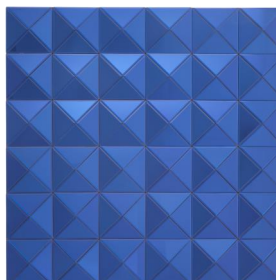

E I C H H O L T Z

SPECIFICATION SHEET

Item no.	113431
Item description	Mirror Savoia blue mirror glass 110 x 110 cm
Category	Mirrors
Type	Wall mirrors
Country of origin	China

ITEM MEASUREMENTS

Dimensions (cm)	110 x H. 110 x D. 4 cm
Dimensions (inch)	43.31" x 43.31" H x 1.57" D
Glass thickness (mm)	4
Glass thickness (inch)	0,157

SPECIFICATIONS

Material(s)	Mirror glass MDF
Finish(es)/colour(s)	Blue mirror glass
Suitable for	Indoor use/dry locations only
Hanging method length (cm)	French cleat, horizontal
Mirror hanging system	French cleat, horizontal