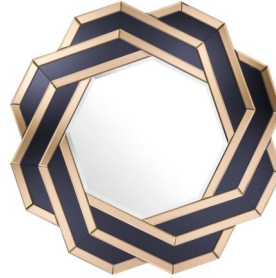

## SPECIFICATION SHEET

<b>Item no.</b>	110017
<b>Item description</b>	Mirror Mulini 90 x 90 cm
<b>Category</b>	Mirrors
<b>Type</b>	Wall mirrors
<b>Country of origin</b>	China

### ITEM MEASUREMENTS

<b>Dimensions (cm)</b>	90 x 90 x D. 2 cm
<b>Dimensions (inch)</b>	35.43" x 35.43" x 0.79" D
<b>Mirror dimensions (cm)</b>	49 x 49 cm
<b>Mirror dimensions (inch)</b>	19.29" x 19.29"
<b>Net weight (kg)</b>	10

### SPECIFICATIONS

<b>Material(s)</b>	Mirror glass   MDF
<b>Finish(es)/colour(s)</b>	Amber mirror glass   black mirror glass   bevelled mirror glass
<b>Suitable for</b>	Indoor use/dry locations only
<b>Hanging method   length (cm)</b>	French cleat, horizontal
<b>Mirror hanging system</b>	French cleat, horizontal