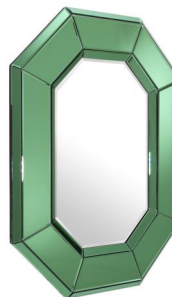

E I C H H O L T Z

SPECIFICATION SHEET

Item no.	111720
Item description	Mirror le Sereno green mirror glass 80 x 106 cm
Category	Mirrors
Type	Wall mirrors
Country of origin	China

ITEM MEASUREMENTS

Dimensions (cm)	80 x 106 x D. 5 cm
Dimensions (inch)	31.5" x 41.73" x 1.97" D
Mirror dimensions (cm)	46 x 72 cm
Mirror dimensions (inch)	18.11" x 28.35"
Net weight (kg)	21

SPECIFICATIONS

Material(s)	Mirror glass MDF
Finish(es)/colour(s)	Green mirror glass bevelled mirror glass
Suitable for	Indoor use/dry locations only
Mirror hanging system	French cleat, horizontal & vertical