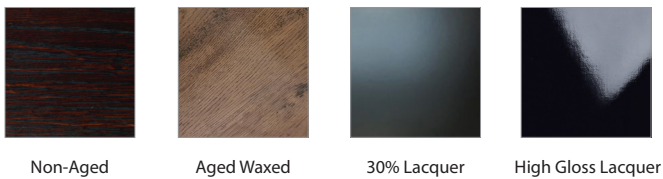

TRENZSEATER

LUGANO SIDE TABLE

SIDE TABLE: L 600mm/ W 400mm/ H 540mm

TECHNICAL INFORMATION

MATERIAL Solid American Oak, Also available in Oak Veneer or MDF
STRUCTURE Powderedcoated Matt Black Steel
TAILOR MADE TO ORDER IN NEW ZEALAND BY TRENZSEATER

FINISHES

PATTERN

LACQUER FINISHES

SOFT TOUCH FINISHES

IMPORTANT NOTE: For technical printing reasons, the colours displayed above may vary from the swatches in store, it is recommended to view these to get a true representation of the colour before ordering.

*The WHITE finish is only available when product is made in Oak Veneer