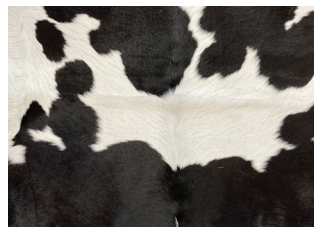

TRENZSEATER

CALF HIDE RUG

The TRENZSEATER rug collection is designed by Ben Lewis. Our calf hide rugs are artisan crafted making no two rugs are alike.

BLACK (DYED)

BROWN/WHITE

BLACK/WHITE

TECHNICAL INFORMATION

Composition	CALF HIDE
Construction	RUG BACKING
Care instructions	REFER TO THE TRENZSEATER PRODUCT CARE DOCUMENT ONLINE
Colourways	BROWN/WHITE or BLACK/WHITE or BLACK (DYED)
Timeframe	6-8 weeks
Size (Squares)	200 x 200mm