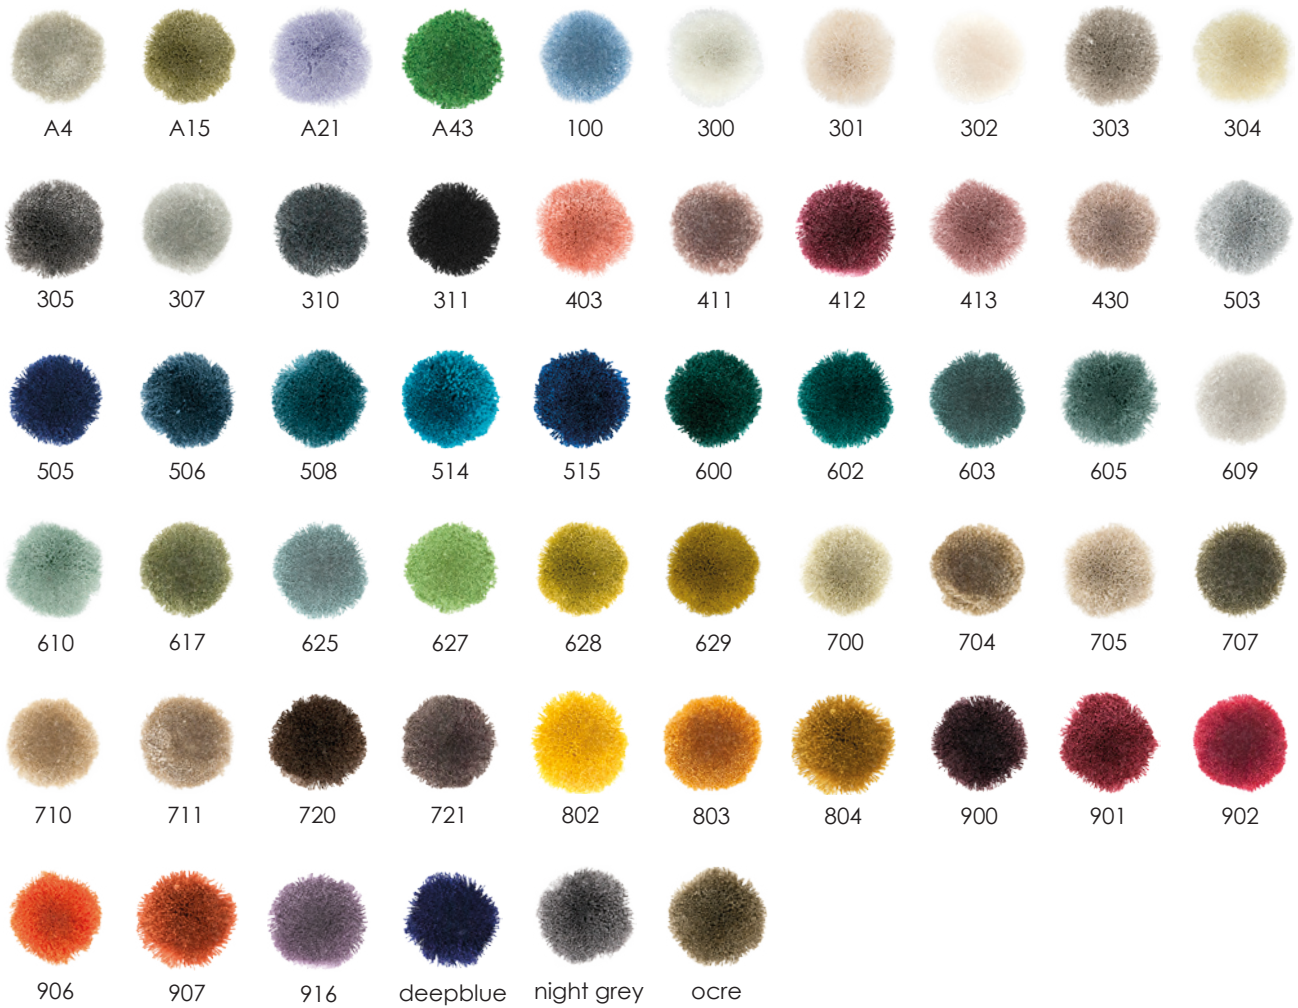

# Gradient Tencel

*Handtuft Collection*

**bic.**  
LUXURY CARPETS

## Gradient Tencel

Enjoy the magical visual effects of Gradient, made of 100% Tencel. Tencel is made from wood chips of the eucalyptus tree. It has the cool feeling of linnen in summer and the pleasant warm feeling of wool in winter. Gradient Tencel is a unique carpet that enhances your interior projects with its brilliance.

### pile composition

100% tencel