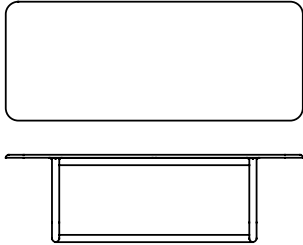

## Strong Table

Eugeni Quitllet · 2019

The clean, consistent design of Eugeni Quitllet adopts and characterises the curved steel tube which becomes the structural core of Strong collection.

## Available models

Ø60 mm curved tubular steel frame, with lacquer finish top or MDF coated by hand using a spatula.

Strong Table

height 74 cm

measure

200 x 100 cm

250 x 100 cm

300 x 109 cm