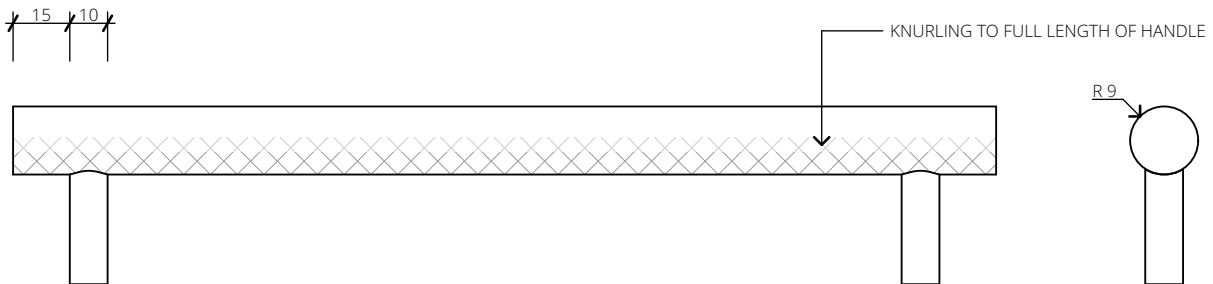

### TECHNICAL INFORMATION

---

Sizes Available: Pull Bar Small, Medium, Large

Small: L160 x H18 x D47, Medium: L260 x H18 x D47, Large: L360 x H18 x D47

Finishes available: Brass or Oil-Rubbed Bronze

Knurling to full length of handle

### FINISHES

---

Brass

Oil-Rubbed Bronze

160mm PULL BAR SIDE ELEVATION  
SCALE 1:2

160mm PULL BAR END ELEVATION  
SCALE 1:2

160mm PULL BAR TOP VIEW  
SCALE 1:20

## PULL BAR MEDIUM

260mm PULL BAR SIDE ELEVATION  
SCALE 1:2

260mm PULL BAR END ELEVATION  
SCALE 1:2

260mm PULL BAR TOP VIEW  
SCALE 1:20

360mm PULL BAR SIDE ELEVATION  
SCALE 1:2

360mm PULL BAR TOP VIEW  
SCALE 1:20

360mm PULL BAR END ELEVATION  
SCALE 1:2