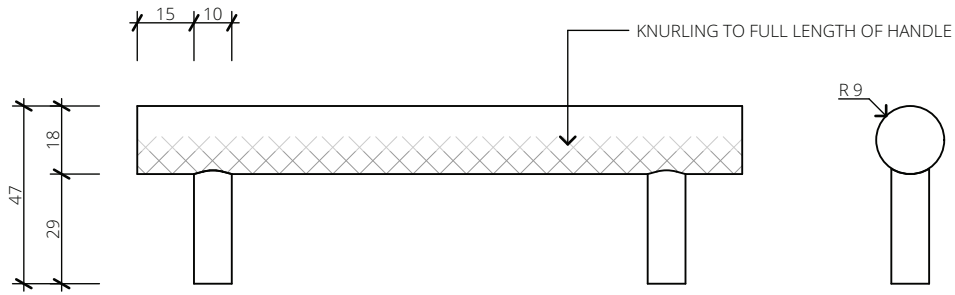

### TECHNICAL INFORMATION

---

Sizes Available: Pull Bar Small, Medium, Large

Small: L160 x H18 x D47, Medium: L260 x H18 x D47, Large: L360 x H18 x D47

Finishes available: Brass or Oil-Rubbed Bronze

Knurling to full length of handle

### FINISHES

---

Brass

Oil-Rubbed Bronze

160mm PULL BAR SIDE ELEVATION  
SCALE 1:2

160mm PULL BAR END ELEVATION  
SCALE 1:2

160mm PULL BAR TOP VIEW  
SCALE 1:20

## PULL BAR MEDIUM

260mm PULL BAR SIDE ELEVATION  
SCALE 1:2

260mm PULL BAR END ELEVATION  
SCALE 1:2

260mm PULL BAR TOP VIEW  
SCALE 1:20

360mm PULL BAR SIDE ELEVATION  
SCALE 1:2

360mm PULL BAR TOP VIEW  
SCALE 1:20

360mm PULL BAR END ELEVATION  
SCALE 1:2