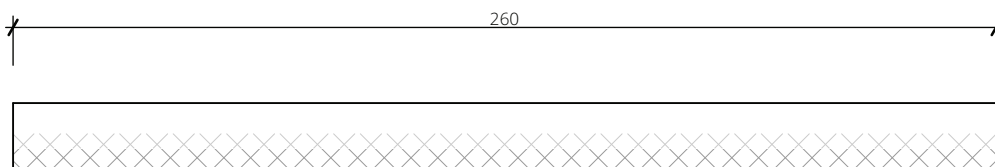

### TECHNICAL INFORMATION

---

Sizes Available: Pull Bar Small, Medium, Large

Small: L160 x H18 x D47, Medium: L260 x H18 x D47, Large: L360 x H18 x D47

Finishes available: Brass or Oil-Rubbed Bronze

Knurling to full length of handle

### FINISHES

---

Brass

Oil-Rubbed Bronze

160mm PULL BAR SIDE ELEVATION  
SCALE 1:2

160mm PULL BAR END ELEVATION  
SCALE 1:2

160mm PULL BAR TOP VIEW  
SCALE 1:20

## PULL BAR MEDIUM

260mm PULL BAR SIDE ELEVATION  
SCALE 1:2

260mm PULL BAR END ELEVATION  
SCALE 1:2

260mm PULL BAR TOP VIEW  
SCALE 1:20

360mm PULL BAR SIDE ELEVATION  
SCALE 1:2

360mm PULL BAR TOP VIEW  
SCALE 1:20