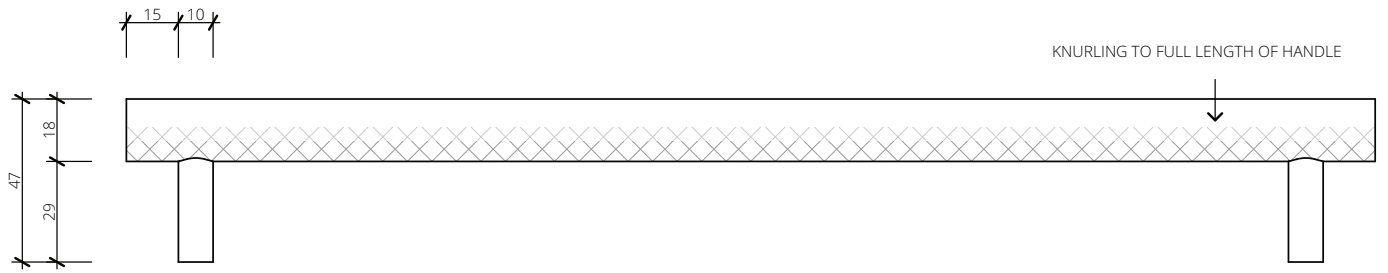

### TECHNICAL INFORMATION

---

Sizes Available: Pull Bar Small, Medium, Large

Small: L160 x H18 x D47, Medium: L260 x H18 x D47, Large: L360 x H18 x D47

Finishes available: Brass or Oil-Rubbed Bronze

Knurling to full length of handle

### FINISHES

---

Brass

Oil-Rubbed Bronze

160mm PULL BAR SIDE ELEVATION  
SCALE 1:2

160mm PULL BAR END ELEVATION  
SCALE 1:2

160mm PULL BAR TOP VIEW  
SCALE 1:20

## PULL BAR MEDIUM

260mm PULL BAR SIDE ELEVATION  
SCALE 1:2

260mm PULL BAR END ELEVATION  
SCALE 1:2

260mm PULL BAR TOP VIEW  
SCALE 1:20

360mm PULL BAR SIDE ELEVATION  
SCALE 1:2

360mm PULL BAR TOP VIEW  
SCALE 1:20

360mm PULL BAR END ELEVATION  
SCALE 1:2