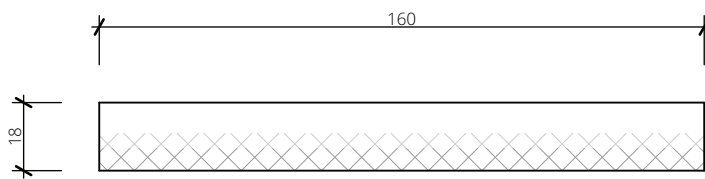

### TECHNICAL INFORMATION

---

Sizes Available: Pull Bar Small, Medium, Large

Small: L160 x H18 x D47, Medium: L260 x H18 x D47, Large: L360 x H18 x D47

Finishes available: Brass or Oil-Rubbed Bronze

Knurling to full length of handle

### FINISHES

---

Brass

Oil-Rubbed Bronze

160mm PULL BAR SIDE ELEVATION  
SCALE 1:2

160mm PULL BAR END ELEVATION  
SCALE 1:2

160mm PULL BAR TOP VIEW  
SCALE 1:20

## PULL BAR MEDIUM

260mm PULL BAR SIDE ELEVATION  
SCALE 1:2

260mm PULL BAR END ELEVATION  
SCALE 1:2

260mm PULL BAR TOP VIEW  
SCALE 1:20

360mm PULL BAR SIDE ELEVATION  
SCALE 1:2

360mm PULL BAR TOP VIEW  
SCALE 1:20

360mm PULL BAR END ELEVATION  
SCALE 1:2