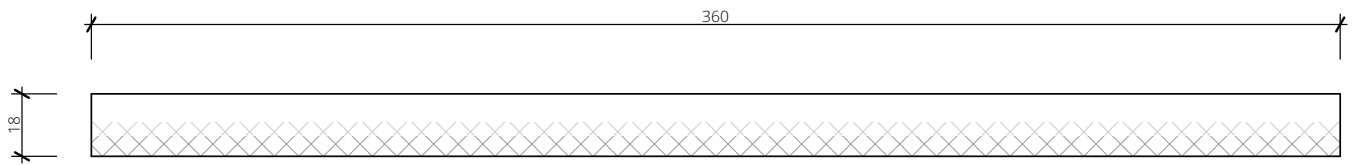

### TECHNICAL INFORMATION

---

Sizes Available: Pull Bar Small, Medium, Large

Small: L160 x H18 x D47, Medium: L260 x H18 x D47, Large: L360 x H18 x D47

Finishes available: Brass or Oil-Rubbed Bronze

Knurling to full length of handle

### FINISHES

---

Brass

Oil-Rubbed Bronze

160mm PULL BAR SIDE ELEVATION  
SCALE 1:2

160mm PULL BAR END ELEVATION  
SCALE 1:2

160mm PULL BAR TOP VIEW  
SCALE 1:20

## PULL BAR MEDIUM

260mm PULL BAR SIDE ELEVATION  
SCALE 1:2

260mm PULL BAR END ELEVATION  
SCALE 1:2

260mm PULL BAR TOP VIEW  
SCALE 1:20

360mm PULL BAR SIDE ELEVATION  
SCALE 1:2

360mm PULL BAR TOP VIEW  
SCALE 1:20

360mm PULL BAR END ELEVATION  
SCALE 1:2