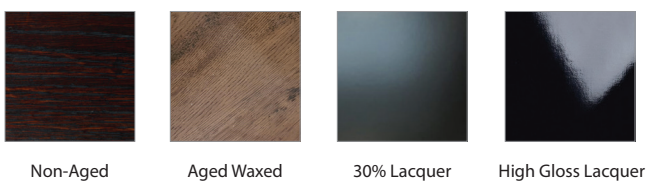

TRENZSEATER

XO WOOD DINING TABLE

TABLE:	L 1800mm/ W 1000mm/ H 755mm	(Base size - 1400mm)
	L 2000mm/ W 1000mm/ H 755mm	(Base size - 1400mm)
	L 2200mm/ W 1000mm/ H 755mm	(Base size - 1600mm)
	L 2400mm/ W 1000mm/ H 755mm	(Base size - 1600mm)
	L 2700mm/ W 1000mm/ H 755mm	(Base size - 1600mm)

TECHNICAL INFORMATION

MATERIAL Solid American Oak, Also available in American Oak Veneer + MDF
TAILOR MADE TO ORDER IN NEW ZEALAND BY TRENZSEATER

FINISHES

PATTERN

LACQUER FINISHES

SOFT TOUCH FINISHES

IMPORTANT NOTE: For technical printing reasons, the colours displayed above may vary from the swatches in store, it is recommended to view these to get a true representation of the colour before ordering.

*The WHITE finish is only available when product is made in Oak Veneer