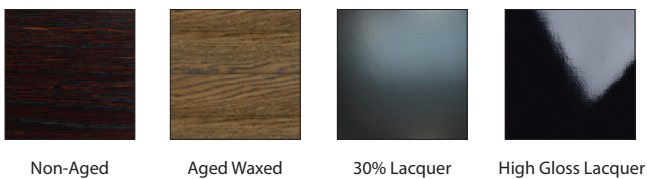

TRENZSEATER

XO CONSOLE SOLID TOP

CONSOLE: L 1800mm/ D 500mm/ H 820mm.

TECHNICAL INFORMATION

MATERIAL Solid American Oak, Also Available in MDF
STRUCTURE Powdercoated Matt Black Steel
TAILOR MADE TO ORDER IN NEW ZEALAND BY TRENZSEATER

FINISHES

PATTERN

LACQUER FINISHES

SOFT TOUCH FINISHES

IMPORTANT NOTE: For technical printing reasons, the colours displayed above may vary from the swatches in store, it is recommended to view these to get a true representation of the colour before ordering.