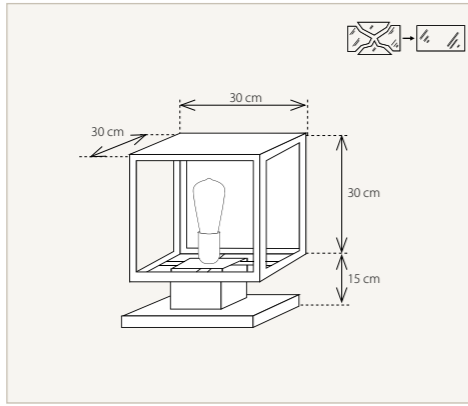

Vitrine Pillar Lantern