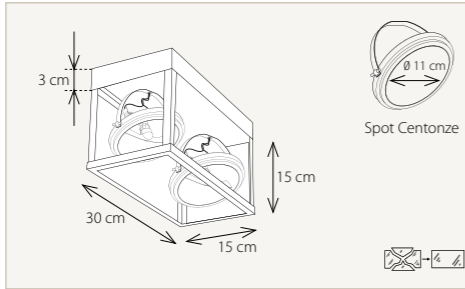

Vitrine Centonze Plafonnier 2L AR111

230V Transformer 12V (INCLUSIVE)
2 X AR111 (NOT INCLUDED) 50 W MAX
AMB 7/10 Fct 8
C B

230V LED Driver 12V (INCLUSIVE)
2 X AR111 LED (NOT INCLUDED) 11 - 15 Watt
AMB 6/10 Fct 7
A *Only on demand

Halogen Transformer 105W included

- VIT002H15 Bronze
- VIT102H15 Brushed Nickel
- VIT202H15 Chrome