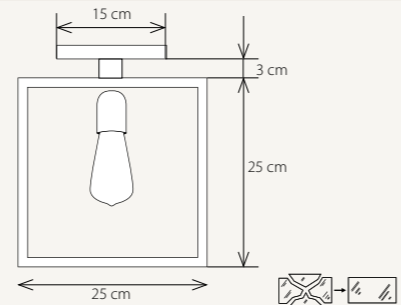

Vitrine Plafonnier Lantern

230V 1 x E27 (NOT INCLUDED) Max 60 Watt
AMB 8/10 Fct 7 E

230V 1 x E27 LED (NOT INCLUDED)
AMB 7/10 Fct 7 A+

Vitrine Plafonnier Lantern

- VIT001225 Bronze
- VIT101225 Brushed Nickel
- VIT201225 Chrome