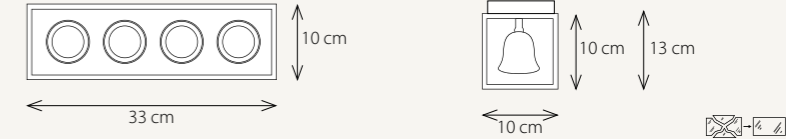

Vitrine Plafonnier 4L Fleure Long

12V 4x AR48 (NOT INCLUDED) 20 Watt Max
AMB 8/10 Fct 6 C

OR

12V 4 x LED MR11 (NOT INCLUDED) *Only on demand
A++ AMB 3/10 Fct 5

- VIT004208 Bronze
- VIT104208 Brushed Nickel
- VIT204208 Chrome