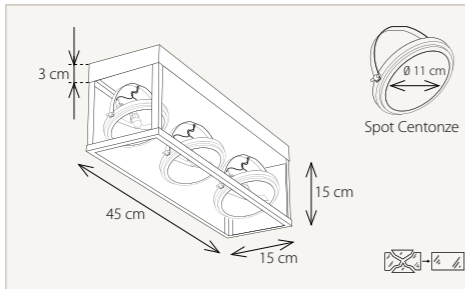

Vitrine Centonze Plafonnier 3L AR111

230V Transformer 12V (INCLUSIVE)
3 X AR111 (NOT INCLUDED) 50 W MAX
AMB 7/10 Fct 8
C B

230V LED Driver 12V (INCLUSIVE)
3 X AR111 LED (NOT INCLUDED) 11 - 15 Watt
AMB 6/10 Fct 7
A *Only on demand

Halogen Transformer 150W included

- VIT003H15 Bronze
- VIT103H15 Brushed Nickel
- VIT203H15 Chrome