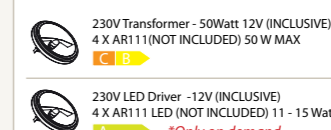

Vitrine Wall 4L AR111

1. VIT004009 Bronze
   - VIT104009 Brushed Nickel
   - VIT204009 Chrome
2. Halogen Transformer 200W included