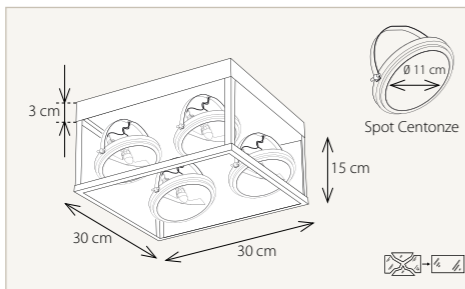

Vitrine Centonze Plafonnier square 4L AR111

230V Transformer 12V (INCLUSIVE)
4 X AR111 (NOT INCLUDED) 50 W MAX
AMB 7/10 Fct 8
C B

230V LED Driver 12V (INCLUSIVE)
4 X AR111 LED (NOT INCLUDED) 11 - 15 Watt
AMB 6/10 Fct 7
A *Only on demand

Halogen Transformer 200W included

- VIT004H15 Bronze
- VIT104H15 Brushed Nickel
- VIT204H15 Chrome

*Inform us if you want to use LED AR111

*For suitable lamps, see pages 433 to 445