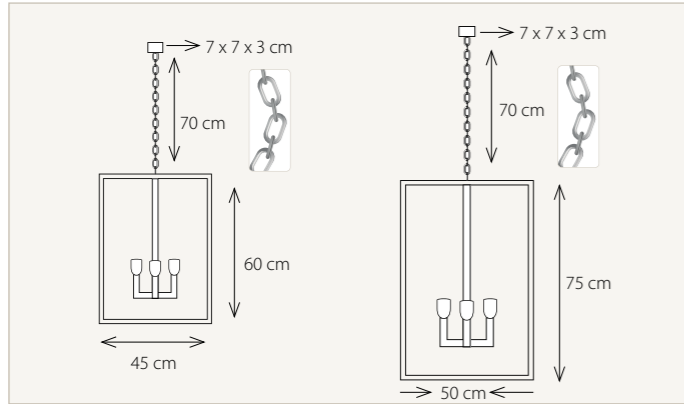

Vitrine Plafonnier Long 4L Bronze

Vitrine Lantern 4L Medium / Large

IP20

230V 4 x E27
(NOT INCLUDED)
Max 60 Watt

230V 4 x E27 LED
(NOT INCLUDED)

Vitrine Lantern 4L Medium

VIT004602 Bronze
VIT104602 Brushed Nickel
VIT204602 Chrome

Vitrine Lantern 4L Large

VIT004604 Bronze
VIT104604 Brushed Nickel
VIT204604 Chrome