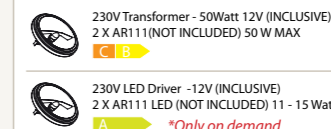

Vitrine Wall 2L AR111 vertical

1. VIT002005 Bronze
   - VIT102005 Brushed Nickel
   - VIT202005 Chrome
2. Halogen Transformer 105W included