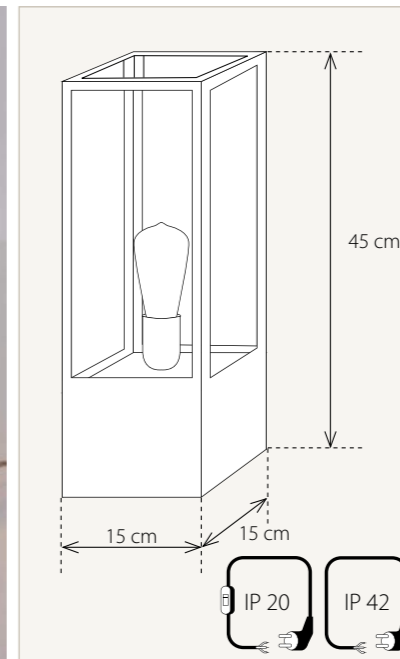

Vitrine Table E27

230V 1 x E27 (NOT INCLUDED)
Max 60 Watt
AMB 8/10 Fct 7
E

230V 1 x E27 LED (NOT INCLUDED)
AMB 7/10 Fct 7
A+

IP 20

- VIT001419 Bronze
- VIT101419 Brushed Nickel
- VIT201419 Chrome

IP 42

- VIT001442 Bronze
- VIT101442 Brushed Nickel
- VIT201442 Chrome