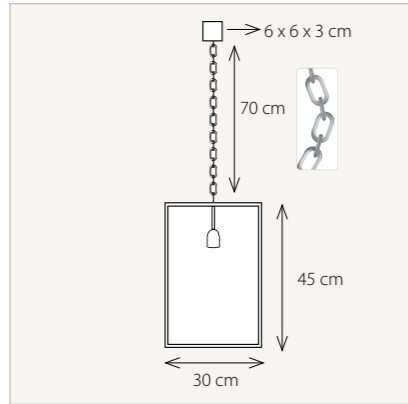

Vitrine lantern 1L

IP20

230V 1 x E27 (NOT INCLUDED)
Max 60 Watt

230V 1 x E27 LED
(NOT INCLUDED)

VIT001600 Bronze
VIT101600 Brushed Nickel
VIT201600 Chrome