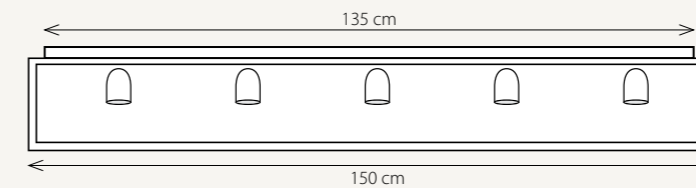

230V 5 x E27 (NOT INCLUDED)
Max 60 Watt

230V 5 x E27 LED (NOT INCLUDED)

Vitrine Plafonnier 5L

VIT005206 Bronze

VIT105206 Brushed Nickel

VIT205206 Chrome

*For suitable lamps, see pages 433 to 445