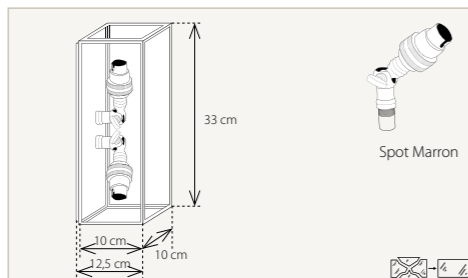

Vitrine Up & Down Marron

1. VIT002010 Bronze
   - VIT102010 Brushed Nickel
   - VIT202010 Chrome
2. Halogen Transformer 50W included