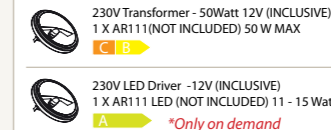

Vitrine Wall 1L AR111

1. VIT001004 Bronze
   - VIT101004 Brushed Nickel
   - VIT201004 Chrome
2. Halogen Transformer 50W included