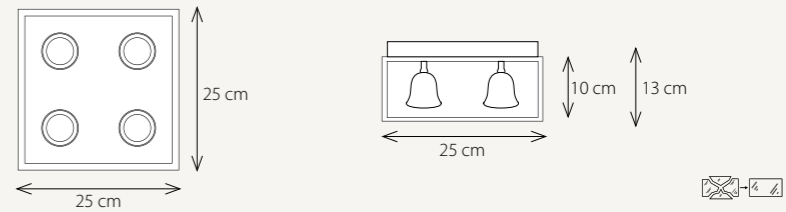

Vitrine Plafonnier 4L Fleure Square

12V 4x AR48 (NOT INCLUDED) 20 Watt Max
AMB 8/10 Fct 6 C

OR

12V 4 x LED MR11 (NOT INCLUDED) *Only on demand
A++ AMB 3/10 Fct 5

- VIT004209 Bronze
- VIT104209 Brushed Nickel
- VIT204209 Chrome