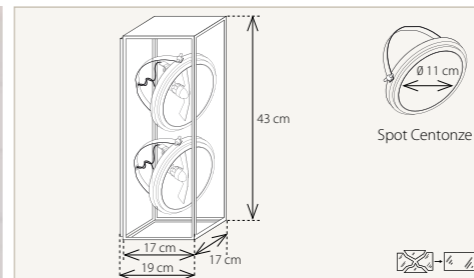

Vitrine Wall 2L AR111 vertical

1. VIT002005 Bronze
   - VIT102005 Brushed Nickel
   - VIT202005 Chrome
2. Halogen Transformer 105W included