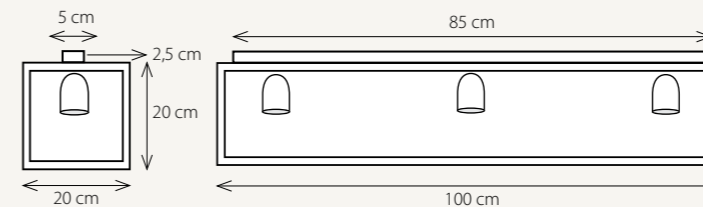

Vitrine Plafonnier Long

230V 3 x E27 (NOT INCLUDED)
Max 60 Watt

230V 3 x E27 LED (NOT INCLUDED)

Vitrine Plafonnier 3L

VIT003204 Bronze

VIT103204 Brushed Nickel

VIT203204 Chrome