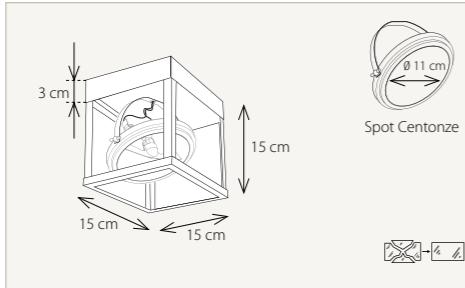

Vitrine Centonze Plafonnier 1L AR111

230V Transformer 12V (INCLUSIVE)
1 X AR111 (NOT INCLUDED) 50 W MAX
AMB 7/10 Fct 8
C B

230V LED Driver 12V (INCLUSIVE)
1 X AR111 LED (NOT INCLUDED) 11 - 15 Watt
AMB 6/10 Fct 7
A *Only on demand

Halogen Transformer 50W included

- VIT001H15 Bronze
- VIT101H15 Brushed Nickel
- VIT201H15 Chrome