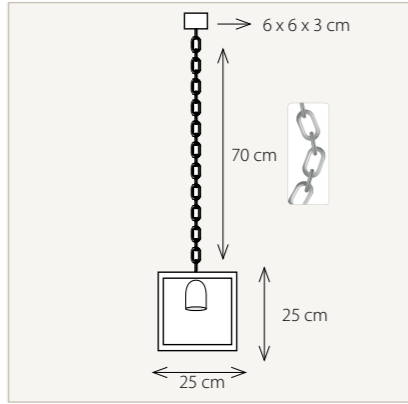

Vitrine Lantern 1L Small

IP20

230V 1 x E27 (NOT INCLUDED)
Max 60 Watt

230V 1 x E27 LED
(NOT INCLUDED)

VIT001625 Bronze
VIT101625 Brushed Nickel
VIT201625 Chrome