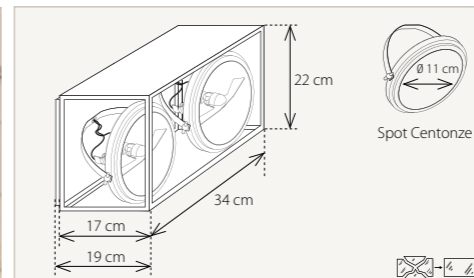

Vitrine Wall 2L AR111 horizontal

1. VIT002004 Bronze
   - VIT102004 Brushed Nickel
   - VIT202004 Chrome
2. Halogen Transformer 105W included