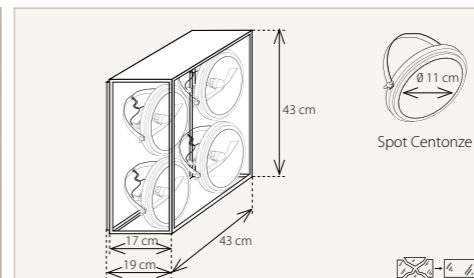

Vitrine Wall 4L AR111

1. VIT004009 Bronze
   - VIT104009 Brushed Nickel
   - VIT204009 Chrome
2. Halogen Transformer 200W included