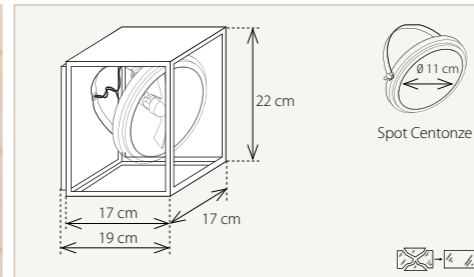

Vitrine Wall 1L AR111

1. VIT001004 Bronze
   - VIT101004 Brushed Nickel
   - VIT201004 Chrome
2. Halogen Transformer 50W included