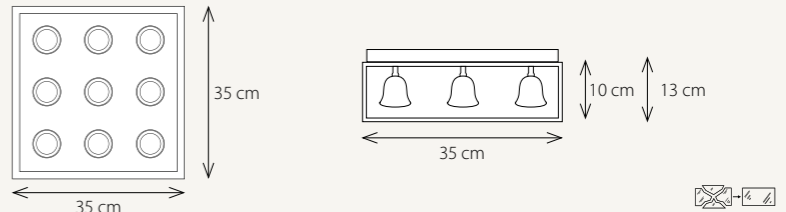

Vitrine Plafonnier 9L Fleure Square Large

12V 9x AR48 (NOT INCLUDED) 20 Watt Max
AMB 8/10 Fct 8 C

OR

12V 9 x LED MR11 (NOT INCLUDED) *Only on demand
A++ AMB 3/10 Fct 6

- VIT009210 Bronze
- VIT109210 Brushed Nickel
- VIT209210 Chrome

*For suitable lamps, see pages 433 to 445