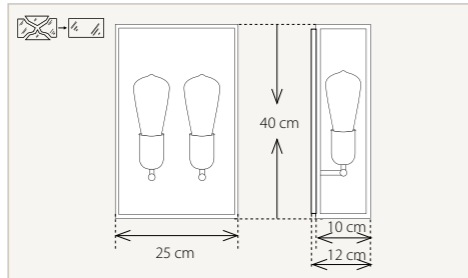

Vitrine Wall 2L Large

- VIT002008 Bronze
- VIT102008 Brushed Nickel
- VIT202008 Chrome
- VIT302008 Polished Brass **NEW COLOR**