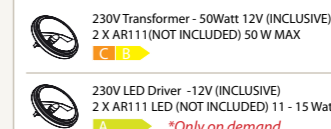

Vitrine Wall 2L AR111 horizontal

1. VIT002004 Bronze
   - VIT102004 Brushed Nickel
   - VIT202004 Chrome
2. Halogen Transformer 105W included