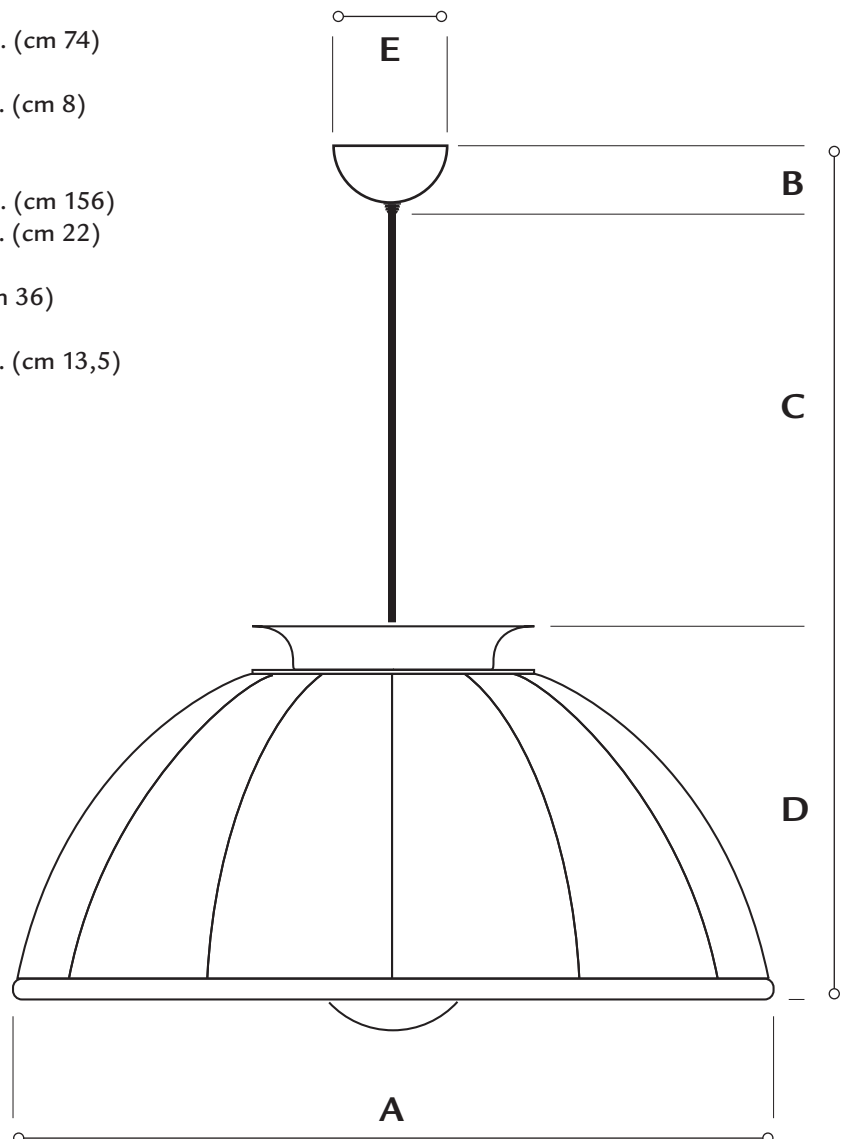

Suspended black and gold lamp with aluminium shade.

High quality finish and attention to details are the distinctive features of each original lamp bearing the Fortuny trademark.

MODEL	Cupola
ATTACHMENT	Ceiling
COLOR	Black & Gold
MATERIAL	Aluminium
DIFFUSER DIAMETER	63 cm (24.5")
HEIGHT	32cm (12.5")
LIGHT EMISSION	Indirect and diffused
WATTAGE	Max 1 x 205W halogen
VOLTAGE	Europe: 1 x E27 socket – 220/240V

ART. 063DF

FORTVNY® CUPOLA63

aluminum

- A. diffuser diameter 24 1/4 in. (cm 62)
- B. ceiling attachment 3 1/4 in. (cm 8)
(screw cap included)
- C. cable's lenght 63 1/4 in. (cm 162)
minimum 8 1/2 in. (cm 22)
- D. diffuser depth 11 3/4 in. (cm 30)
- E. cover diameter 5 1/4 in. (cm 13,5)

S. Marco 2425
 30124 VENEZIA - ITALIA
 Tel. +39 041 5236953
 Fax +39 041 5227353

www.venetiastudio.com
 info@venetiastudio.com

ART. 076DF

FORTVNY® CUPOLA76

aluminum

- A. diffuser diameter 28 3/4 in. (cm 74)
- B. ceiling attachment 3 1/4 in. (cm 8)
(hook and ring included)
- C. cable's lenght 60 3/4 in. (cm 156)
minimum 8 1/2 in. (cm 22)
- D. diffuser depth 14 in. (cm 36)
- E. cover diameter 5 1/4 in. (cm 13,5)