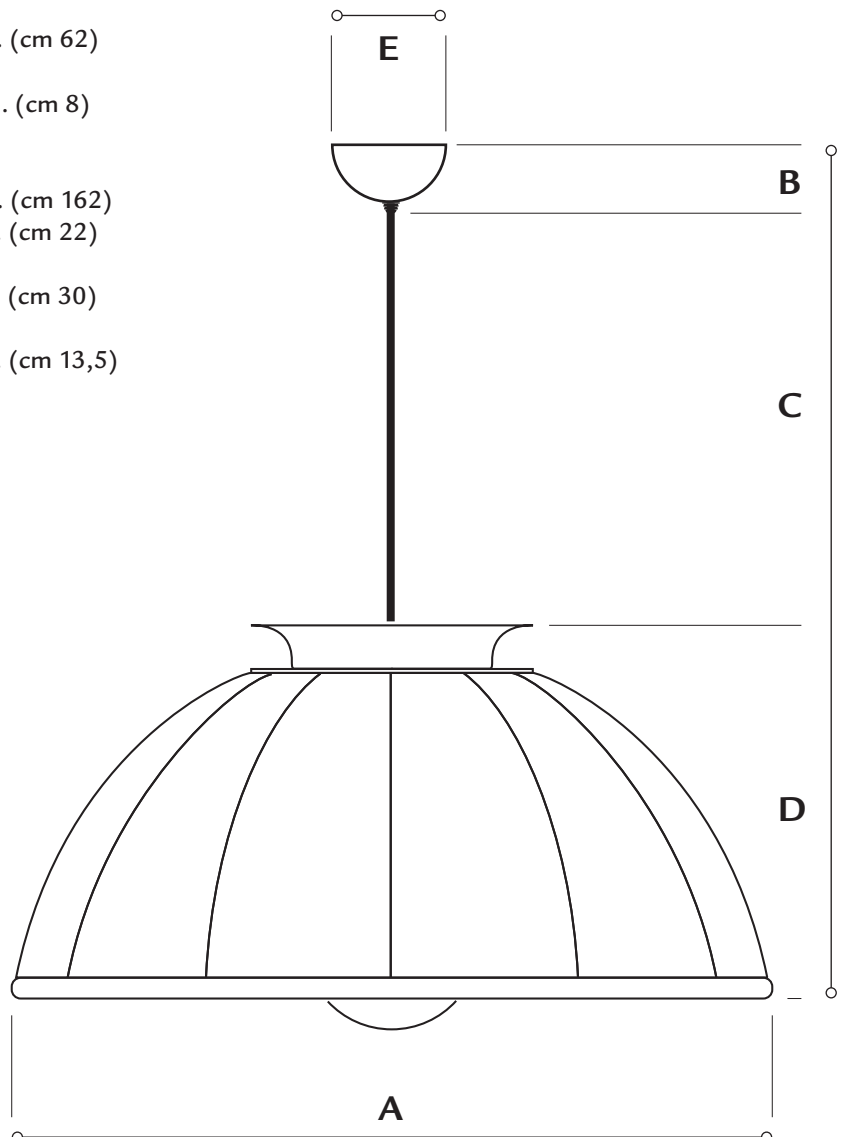

Suspended black and gold lamp with aluminium shade.

High quality finish and attention to details are the distinctive features of each original lamp bearing the Fortuny trademark.

MODEL	Cupola
ATTACHMENT	Ceiling
COLOR	Black & Gold
MATERIAL	Aluminium
DIFFUSER DIAMETER	63 cm (24.5")
HEIGHT	32cm (12.5")
LIGHT EMISSION	Indirect and diffused
WATTAGE	Max 1 x 205W halogen
VOLTAGE	Europe: 1 x E27 socket – 220/240V

ART. 063DF

FORTVNY® CUPOLA63

aluminum

- A. diffuser diameter 24 1/4 in. (cm 62)
- B. ceiling attachment 3 1/4 in. (cm 8)
(screw cap included)
- C. cable's lenght 63 1/4 in. (cm 162)
minimum 8 1/2 in. (cm 22)
- D. diffuser depth 11 3/4 in. (cm 30)
- E. cover diameter 5 1/4 in. (cm 13,5)