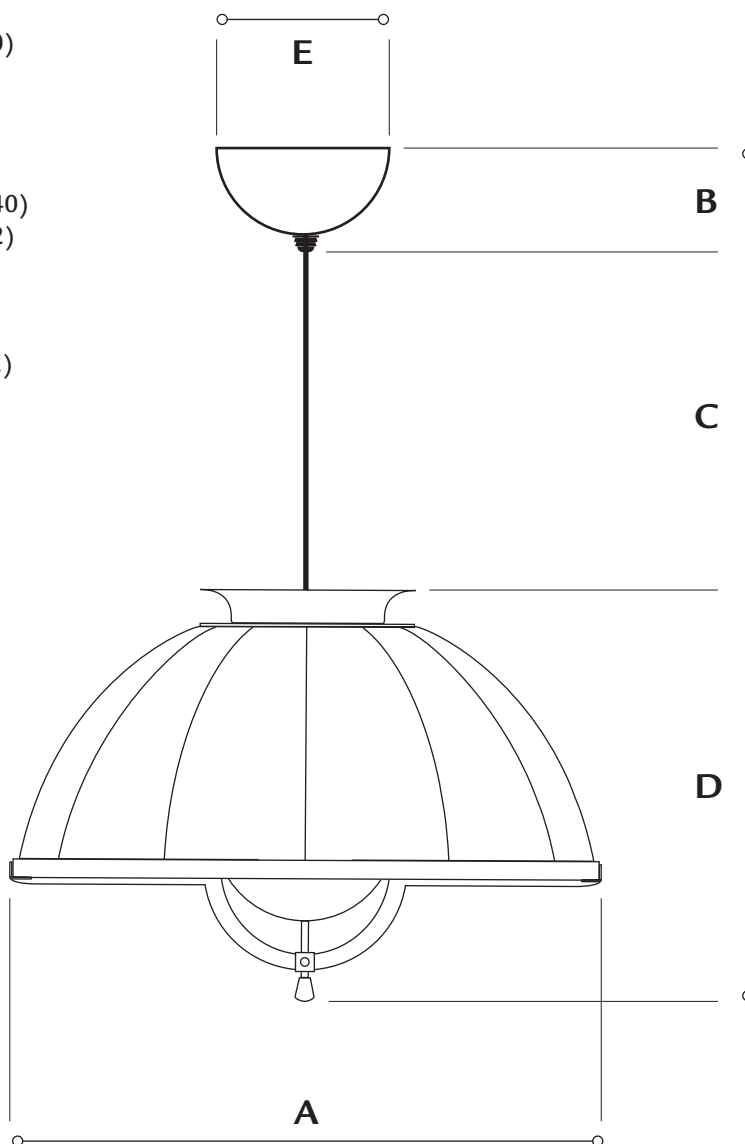

Suspended black and gold lamp with aluminium shade.

High quality finish and attention to details are the distinctive features of each original lamp bearing the Fortuny trademark.

MODEL	Cupola
ATTACHMENT	Ceiling
COLOR	Black & Gold
MATERIAL	Aluminium
DIFFUSER DIAMETER	63 cm (24.5")
HEIGHT	32cm (12.5")
LIGHT EMISSION	Indirect and diffused
WATTAGE	Max 1 x 205W halogen
VOLTAGE	Europe: 1 x E27 socket – 220/240V

ART. 063DF

FORTVNY® CUPOLA63

aluminum

- A. diffuser diameter 24 1/4 in. (cm 62)
- B. ceiling attachment 3 1/4 in. (cm 8)
(screw cap included)
- C. cable's lenght 63 1/4 in. (cm 162)
minimum 8 1/2 in. (cm 22)
- D. diffuser depth 11 3/4 in. (cm 30)
- E. cover diameter 5 1/4 in. (cm 13,5)

S. Marco 2425
30124 VENEZIA - ITALIA
Tel. +39 041 5236953
Fax +39 041 5227353

www.venetiastudium.com
info@venetiastudium.com

ART. 041DFA

FORTVNY® CUPOLA41 aluminum

- A. diffuser diameter** 15 1/2 in. (cm 40)
B. ceiling attachment 2 3/8 in. (cm 6)
(screw cap included)
C. cable's length 54 1/2 in. (cm 140)
minimum 8 1/2 in. (cm 22)
D. diffuser depth 12 in. (cm 31)
E. cover diameter 4 3/4 in. (cm 12)