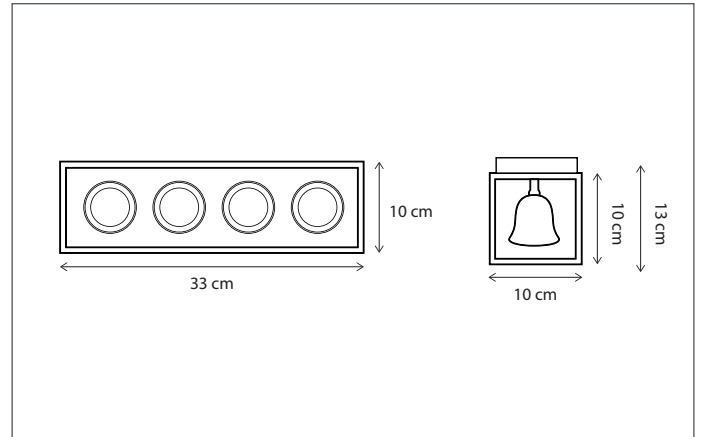

For accent lighting, select halogen. For functional lighting, select LED. LED and halogen lamps are not interchangeable. The product code for halogen is ....0....instead of ....L....
Lamps not included, consult light source guide for our advice.

CODE	TYPE	FINISH	WATT	VOLT	FITTING
VIT0L4208	Vitrine plafonnier fleure long 4L	Bronze	4 x 4	230	G4
VIT1L4208	Vitrine plafonnier fleure long 4L	Brushed nickel	4 x 4	230	G4
VIT2L4208	Vitrine plafonnier fleure long 4L	Chrome	4 x 4	230	G4

Contact us for:
Customisation, connectivity or halogen version of the collection