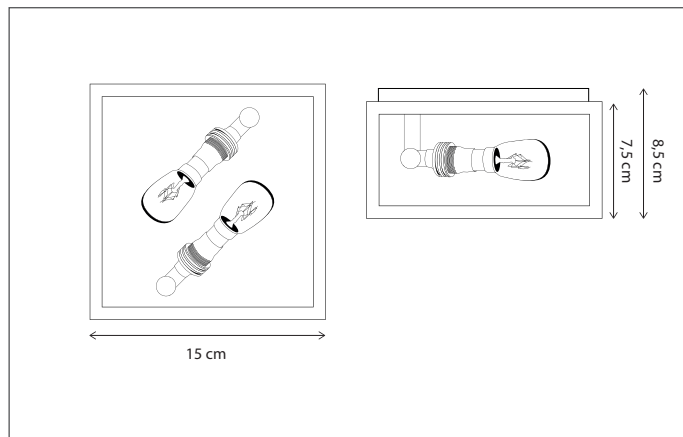

166

CODE	TYPE	FINISH	WATT	VOLT	FITTING
VIP002201	Vitrine petite plafonnier 2L	Bronze	2 x 6	230	BA15d
VIP102201	Vitrine petite plafonnier 2L	Brushed nickel	2 x 6	230	BA15d
VIP202201	Vitrine petite plafonnier 2L	Chrome	2 x 6	230	BA15d