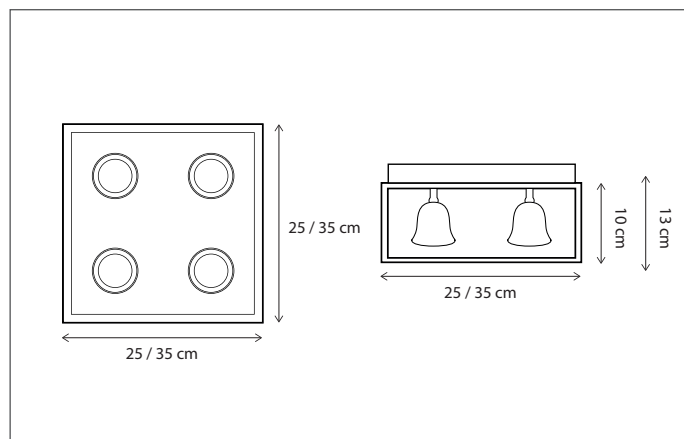

For accent lighting, select halogen. For functional lighting, select LED. LED and halogen lamps are not interchangeable. The product code for halogen is ...0...instead of ...L....
Lamps not included, consult light source guide for our advice.

162

CODE	TYPE	FINISH	WATT	VOLT	FITTING
VIT0L4209	Vitrine plafonnier fleure square 4L	Bronze	4 x 4	230	G4
VIT0L9210	Vitrine plafonnier fleure square 9L	Bronze	9 x 4	230	G4
VIT1L4209	Vitrine plafonnier fleure square 4L	Brushed nickel	4 x 4	230	G4
VIT1L9210	Vitrine plafonnier fleure square 9L	Brushed nickel	9 x 4	230	G4
VIT2L4209	Vitrine plafonnier fleure square 4L	Chrome	4 x 4	230	G4
VIT2L9210	Vitrine plafonnier fleure square 9L	Chrome	9 x 4	230	G4