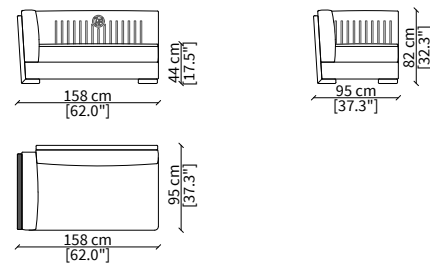

cod. VF51502P

Terminale 158 cm / Terminal 158 cm

Backrest: plain; armrest: interlaced effect