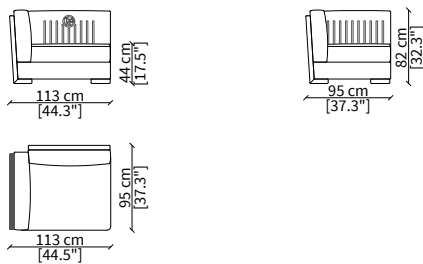

Terminale 158 cm / Terminal 158 cm

Backrest: interlaced effect; armrest: interlaced effect

cod. VF51500P

Terminale 113 cm / Terminal 113 cm

Backrest: plain; armrest: interlaced effect

cod. VF51501P

Terminale 131 cm / Terminal 131 cm