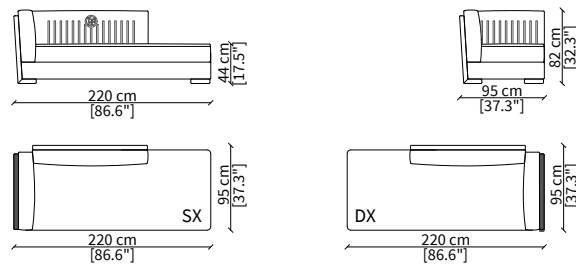

cod. VF51507P

Elemento 193 cm / Elemento 193 cm

Backrest: plain; armrest: interlaced effect

cod. VF51508P

Elemento 220 cm / Elemento 220 cm

Backrest: plain; armrest: interlaced effect

ELEMENTI CHAISE LONGUE CENTRALI / CENTRAL CHAISE LONGUE ELEMENTS