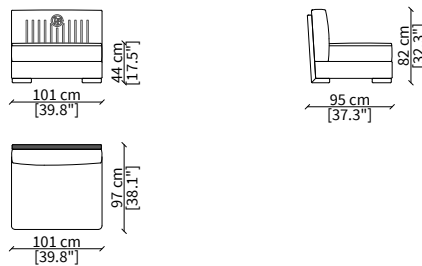

cod. VF51504

Centrale 101 cm / Central 101 cm

Backrest: interlaced effect