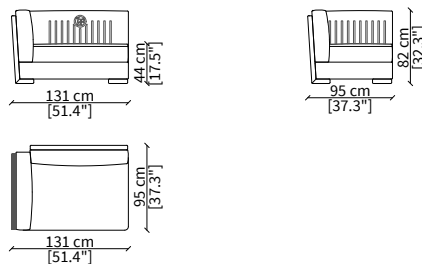

cod. VF51501P

Terminale 131 cm / Terminal 131 cm

Backrest: plain; armrest: interlaced effect