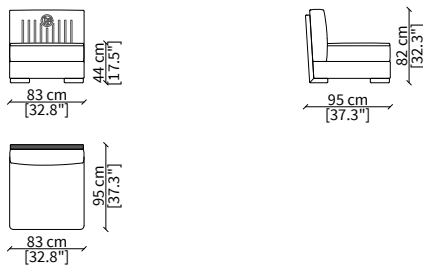

ELEMENTI CENTRALI / CENTRAL ELEMENTS

cod. VF51503

Centrale 83 cm / Central 83 cm

Backrest: interlaced effect