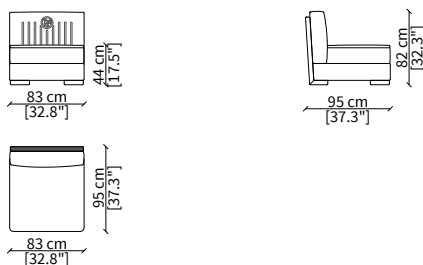

ELEMENTI CENTRALI / CENTRAL ELEMENTS

cod. VF51403

Centrale 83 cm / Central 83 cm

Backrest: interlaced effect