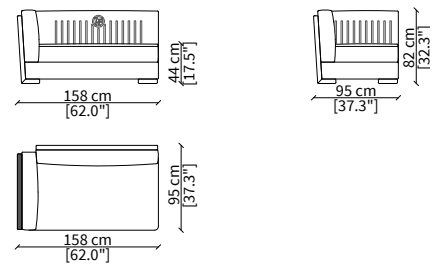

**cod. VF51401P**

Terminale 131 cm / Terminal 131 cm

Backrest: plain; armrest: interlaced effect

**cod. VF51402P**

Terminale 158 cm / Terminal 158 cm

Backrest: plain; armrest: interlaced effect

**ELEMENTI CENTRALI / CENTRAL ELEMENTS**