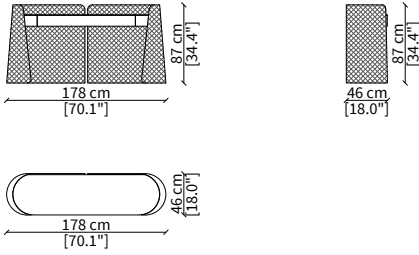

CONTARINI
Consoles

CONSOLES

cod. VF50956

Console 178x46 cm