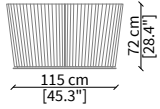

COLONNA
Consoles

CONSOLE

cod. VF50948

Console 130x65xh72 cm