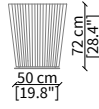

COLONNA
Consoles

CONSOLE

cod. VF50948

Console 130x65xh72 cm