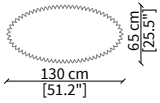

COLONNA
Consoles

CONSOLE

cod. VF50948

Console 130x65xh72 cm