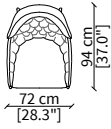

ACCESSORIES:

| **stool:** rectangular stool coordinated to the collection with the upper part realized with hand-made capitonné manufacturing and wooden legs.

PIOLA CAPITONNÉ

Bergere

BERGERE

cod. VF13409

Elemento 72x94xh100 cm / Element 72x94xh100 cm

SEDIA SCHIENALE ALTO / HIGH CHAIR

cod. VF13407

Elemento 58x72xh91 cm / Element 58x72xh91 cm

POLTRONA / ARMCHAIR

cod. VF13408

Elemento 72x84xh79 cm / Element 72x84xh79 cm

POUF

cod. VF13410

Pouf 55x57xh43 cm