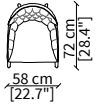

ACCESSORIES:

| **stool:** rectangular stool coordinated to the collection with the upper part realized with hand-made capitonné manufacturing and wooden legs.

PIOLA CAPITONNÉ

Bergere

BERGERE

cod. VF13409

Elemento 72x94xh100 cm / Element 72x94xh100 cm

SEDIA SCHIENALE ALTO / HIGH CHAIR

cod. VF13407

Elemento 58x72xh91 cm / Element 58x72xh91 cm

POLTRONA / ARMCHAIR

cod. VF13408

Elemento 72x84xh79 cm / Element 72x84xh79 cm

POUF

cod. VF13410