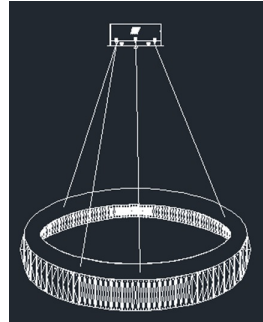

E I C H H O L T Z

SPECIFICATION SHEET

Item no.	113913
Item description	Chandelier Vancouver black finish L
Category	Lighting
Type	Pendants/Lanterns/Chandeliers
Country of origin	China

ITEM MEASUREMENTS

Net weight (kg) 23

SPECIFICATIONS

Material(s)	Iron Crystal glass
Finish(es)/colour(s)	Black finish crystal glass
Suitable for	Indoor use/dry locations only
Lamp holder type qty	Integrated LED
Hanging method length (cm)	Metal wire
Switch	No
Dimmer	Dimmable, dimmer not included
Wire type	2 core double insulated + earth wire (0,75mm ²)
Grounding option	Yes
Total wattage	60 watt
Voltage	220 - 240 Volt

PACKAGE INFORMATION (MTR/KG)

Package measurements	1,01 x 1,01 x 0,24
Volume	0,2448
Gross weight (kg)	27,20