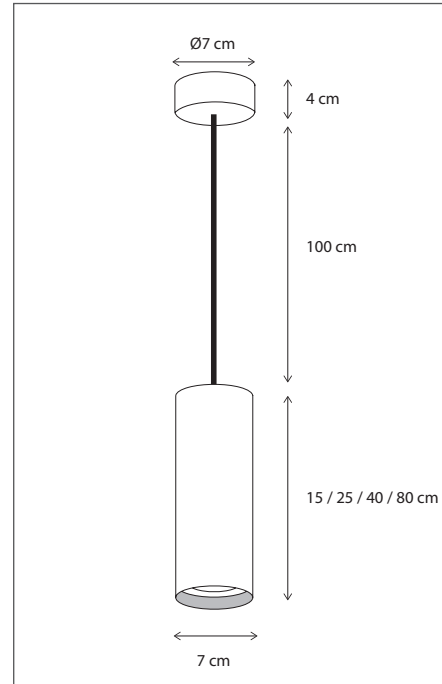

The light source is easy to move up and down, enabling you to change the light effect.

Lamps not included, consult light source guide for our advice.  
Suspension possible with chain or cable.

142

CODE	TYPE	FINISH	WATT	VOLT	FITTING
TBL001G15	Tubelum on round base 15 cm	Bronze	6	230	GU10
TBL001G25	Tubelum on round base 25 cm	Bronze	6	230	GU10
TBL001G40	Tubelum on round base 40 cm	Bronze	6	230	GU10
TBL001G80	Tubelum on round base 80 cm	Bronze	6	230	GU10
TBL301G15	Tubelum on round base 15 cm	Polished brass	6	230	GU10
TBL301G25	Tubelum on round base 25 cm	Polished brass	6	230	GU10
TBL301G40	Tubelum on round base 40 cm	Polished brass	6	230	GU10
TBL301G80	Tubelum on round base 80 cm	Polished brass	6	230	GU10

The light source is easy to move up and down, enabling you to change the light effect.

Lamps not included, consult light source guide for our advice.  
Suspension possible with chain or cable.

CODE	TYPE	FINISH	WATT	VOLT	FITTING
TBL001Y15	Tubelum on tube base 15 cm	Bronze	6	230	GU10
TBL001Y25	Tubelum on tube base 25 cm	Bronze	6	230	GU10
TBL001Y40	Tubelum on tube base 40 cm	Bronze	6	230	GU10
TBL001Y80	Tubelum on tube base 80 cm	Bronze	6	230	GU10
TBL301Y15	Tubelum on tube base 15 cm	Polished brass	6	230	GU10
TBL301Y25	Tubelum on tube base 25 cm	Polished brass	6	230	GU10
TBL301Y40	Tubelum on tube base 40 cm	Polished brass	6	230	GU10
TBL301Y80	Tubelum on tube base 80 cm	Polished brass	6	230	GU10