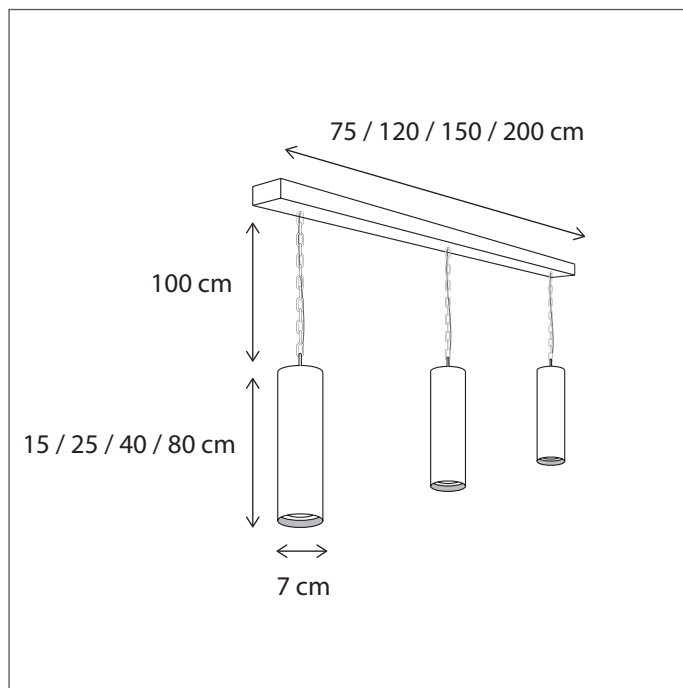

Lamps not included, consult light source guide for our advice.  
Suspension possible with chain or cable.

144

CODE	TYPE	FINISH	WATT	VOLT	FITTING
TBL001V15	Tubelum on square base 15 cm	Bronze	6	230	GU10
TBL001V25	Tubelum on square base 25 cm	Bronze	6	230	GU10
TBL001V40	Tubelum on square base 40 cm	Bronze	6	230	GU10
TBL001V80	Tubelum on square base 80 cm	Bronze	6	230	GU10
TBL301V15	Tubelum on square base 15 cm	Polished brass	6	230	GU10
TBL301V25	Tubelum on square base 25 cm	Polished brass	6	230	GU10
TBL301V40	Tubelum on square base 40 cm	Polished brass	6	230	GU10
TBL301V80	Tubelum on square base 80 cm	Polished brass	6	230	GU10

The light source is easy to move up and down, enabling you to change the light effect.

Lamps not included, consult light source guide for our advice.  
Suspension possible with chain or cable.

CODE	TYPE	FINISH	WATT	VOLT	FITTING
TBL002B15	Tubelum on profile 75 cm - 2L - 15 cm	Bronze	2 x 6	230	GU10
TBL002B25	Tubelum on profile 75 cm - 2L - 25 cm	Bronze	2 x 6	230	GU10
TBL002B40	Tubelum on profile 75 cm - 2L - 40 cm	Bronze	2 x 6	230	GU10
TBL002B80	Tubelum on profile 75 cm - 2L - 80 cm	Bronze	2 x 6	230	GU10
TBL003B15	Tubelum on profile 120 cm - 3L - 15 cm	Bronze	3 x 6	230	GU10
TBL003B25	Tubelum on profile 120 cm - 3L - 25 cm	Bronze	3 x 6	230	GU10
TBL003B40	Tubelum on profile 120 cm - 3L - 40 cm	Bronze	3 x 6	230	GU10
TBL003B80	Tubelum on profile 120 cm - 3L - 80 cm	Bronze	3 x 6	230	GU10
TBL004B15	Tubelum on profile 150 cm - 4L - 15 cm	Bronze	4 x 6	230	GU10
TBL004B25	Tubelum on profile 150 cm - 4L - 25 cm	Bronze	4 x 6	230	GU10
TBL004B40	Tubelum on profile 150 cm - 4L - 40 cm	Bronze	4 x 6	230	GU10
TBL004B80	Tubelum on profile 150 cm - 4L - 80 cm	Bronze	4 x 6	230	GU10
TBL005B15	Tubelum on profile 200 cm - 5L - 15 cm	Bronze	5 x 6	230	GU10
TBL005B25	Tubelum on profile 200 cm - 5L - 25 cm	Bronze	5 x 6	230	GU10
TBL005B40	Tubelum on profile 200 cm - 5L - 40 cm	Bronze	5 x 6	230	GU10
TBL005B80	Tubelum on profile 200 cm - 5L - 80 cm	Bronze	5 x 6	230	GU10