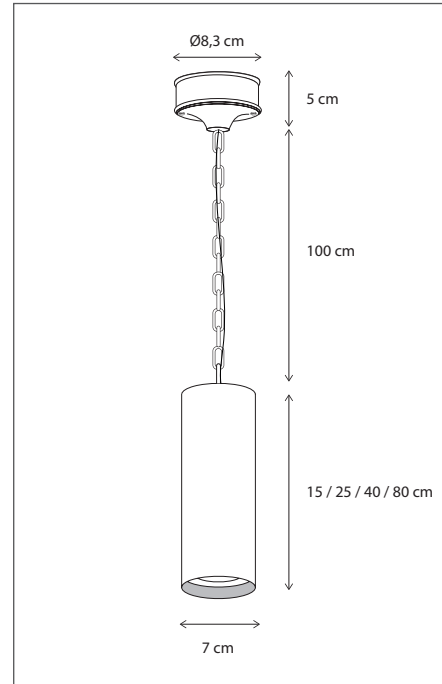

The light source is easy to move up and down, enabling you to change the light effect.

Lamps not included, consult light source guide for our advice.  
Suspension possible with chain or cable.

142

CODE	TYPE	FINISH	WATT	VOLT	FITTING
TBL001G15	Tubelum on round base 15 cm	Bronze	6	230	GU10
TBL001G25	Tubelum on round base 25 cm	Bronze	6	230	GU10
TBL001G40	Tubelum on round base 40 cm	Bronze	6	230	GU10
TBL001G80	Tubelum on round base 80 cm	Bronze	6	230	GU10
TBL301G15	Tubelum on round base 15 cm	Polished brass	6	230	GU10
TBL301G25	Tubelum on round base 25 cm	Polished brass	6	230	GU10
TBL301G40	Tubelum on round base 40 cm	Polished brass	6	230	GU10
TBL301G80	Tubelum on round base 80 cm	Polished brass	6	230	GU10

The light source is easy to move up and down, enabling you to change the light effect.

Lamps not included, consult light source guide for our advice.  
Suspension possible with chain or cable.

CODE	TYPE	FINISH	WATT	VOLT	FITTING
TBL001Y15	Tubelum on tube base 15 cm	Bronze	6	230	GU10
TBL001Y25	Tubelum on tube base 25 cm	Bronze	6	230	GU10
TBL001Y40	Tubelum on tube base 40 cm	Bronze	6	230	GU10
TBL001Y80	Tubelum on tube base 80 cm	Bronze	6	230	GU10
TBL301Y15	Tubelum on tube base 15 cm	Polished brass	6	230	GU10
TBL301Y25	Tubelum on tube base 25 cm	Polished brass	6	230	GU10
TBL301Y40	Tubelum on tube base 40 cm	Polished brass	6	230	GU10
TBL301Y80	Tubelum on tube base 80 cm	Polished brass	6	230	GU10