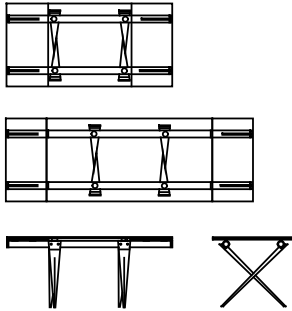

## Available models

Extendible table with die-cast aluminium frame and steel tubes. Tops of glass , ceramic Oxide coupled with glass.

Tender

height  
73 cm

measures  
85 x 170 (255)  
85 x 200 (300)  
100 x 200 (300)