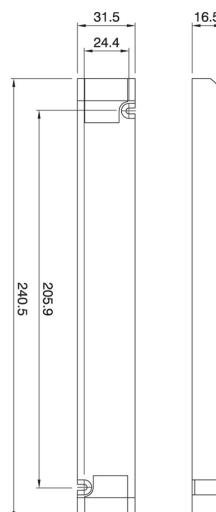

Weight:

- 4kg

Green Guatemala

White Carrara

Driver Dimension

Bert|Frank SPP/SPTL/SPWL

 This luminaire contains built-in LED lamps.

A++
A+
A
B
C
D
E