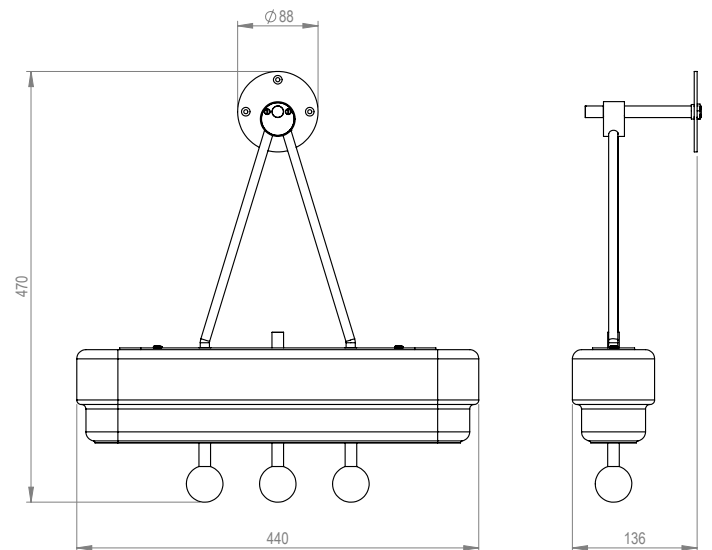

BERT | FRANK

SPATE WALL LIGHT

Specification Sheet

Description:

Showering any space in a gentle wash of light, this Art Deco influenced wall sconce features a soft opal stepped glass shade, satin brass metalwork and opulent marble highlights.

Weight:

- 4kg

Green Guatemala

White Carrara

Driver Dimension

Bert|Frank SPP/SPTL/SPWL

 This luminaire contains built-in LED lamps.

A++
A+
A
B
C
D
E